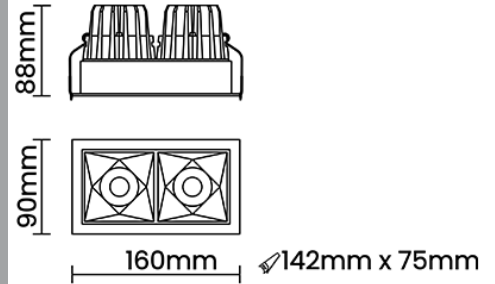

Dark Knight L 2Way | 2X15W

Product Reference

Environment Indoor

Installation Ceiling Recess

Construction & Materials

Housing Die Cast Aluminium

Primary Lens -

Primary Reflector PC metallised

Secondary Reflector Black Raster - ABS

Body Finish White,Black,Custom

Diffuser -

Antiglare Baffle -

Thermal Management

Heat Sink Material Die cast Aluminium

Cooling Technique Passive Cooling

Optical System

Beam Direction Fixed

Tilt No

Swivel No

Electrical System

Driven with Constant Current Driver

Input Voltage/Hz 220V- 240V/50-60Hz

Control Gear Included

Mounting Remote

LED Power Watts 2x12.7W

System Power Watts 2x14.6W

Operating Voltage Vin 220-240 Vac

Power Factor p.f. > 0.95