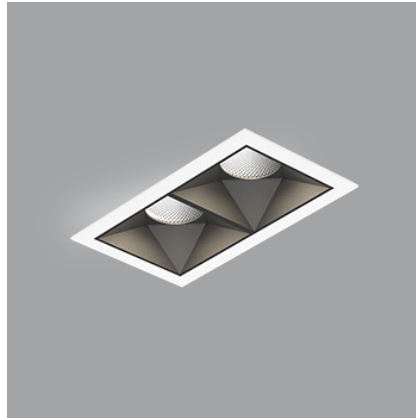

Dark Knight L 2Way | 2X15W

Product Reference

Environment Indoor

Installation Ceiling Recess

Construction & Materials

Housing Die Cast Aluminium

Primary Lens -

Primary Reflector PC metallised

Secondary Reflector Black Raster - ABS

Body Finish White,Black,Custom

Diffuser -

Antiglare Baffle -

Thermal Management

Heat Sink Material Die cast Aluminium

Cooling Technique Passive Cooling

Optical System

Beam Direction Fixed

Tilt No

Swivel No

Electrical System

Driven with Constant Current Driver

Input Voltage/Hz 220V- 240V/50-60Hz

Control Gear Included

Mounting Remote

LED Power Watts 2x12.7W

System Power Watts 2x14.6W

Operating Voltage Vin 220-240 Vac

Power Factor p.f. > 0.95