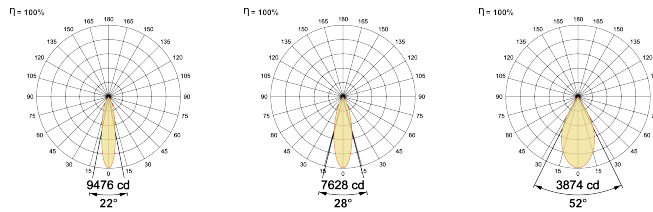

LED Power Watts 2x12.7W

System Power Watts 2x14.6W

Operating Voltage Vin 220-240 Vac

Power Factor p.f. > 0.95

Light Distribution

LED Technology

Binning 3 Step MacAdam

LED Life Time @ L80/B10 >50000 hours