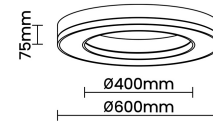

Enso S 60 | 50W

Product Reference

Environment Indoor

Installation Ceiling Surface

Construction & Materials

Housing Extruded and Sheet Aluminium

Primary Lens -

Primary Reflector White Optics

Secondary Reflector -

Body Finish White,Black,Custom

Diffuser Premium high-transmission opal

Antiglare Baffle -

Thermal Management

Heat Sink Material Aluminium

Cooling Technique Passive Cooling

Optical System

Beam Direction General Diffuse

Tilt No

Swivel No

Electrical System

Driven with Constant Current Driver

Input Voltage/Hz 220V- 240V/50-60Hz

Control Gear Included

Mounting Integral

LED Power Watts 43.9W

System Power Watts 50.4W

Operating Voltage Vin 220-240 Vac

Power Factor p.f. > 0.95

LED Technology

Binning 3 Step MacAdam

LED Life Time @ L70/B10 >50000 hours

Colour Rendering (CRI) CRI80,CRI90

Led Type SMD mid power

LED Fitted Samsung Mid power LED array 43V-48Vdc/1050mA

Controls

Standard Switchable On/Off

Optional DDIM,CASAMBI,Non Dimmable

Ordering Details

Code Example:	Name	Watt	CCT	CRI	Angle	Finish	Control
	Enso S 60	50W	WW27K	CRI80	99°	SWH	On/Off

Select one from each column with highlighted values to create the ordering code

NAME	WATT	LUMEN	EFFICACY	CCT		CRI	ANGLE	FINISH		CONTROL	
Enso S 60	50W	4939	98	2700K	WW27K	CRI80	99°	White	SWH	Non Dimmable	On/Off
		5040	100	3000K	WW30K	CRI90		Black	SBL	Dali Dimmable	DDIM
		5141	102	4000K	NW40K			Custom	CSM	Casambi	CBTM
		5292	105	5700K	CW57K						
				2700K-5700K	TW						
Enso S 60	50W			WW27K		CRI80	99°	SWH		On/Off