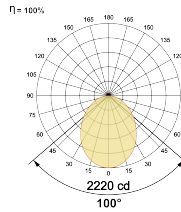

Enso S 60 | 50W

Product Reference

Environment Indoor

Installation Ceiling Surface

Construction & Materials

Housing Extruded and Sheet Aluminium

Primary Lens -

Primary Reflector White Optics

Secondary Reflector -

Body Finish White,Black,Custom

Diffuser Premium high-transmission opal

Antiglare Baffle -

Thermal Management

Heat Sink Material Aluminium

Cooling Technique Passive Cooling

Optical System

Beam Direction General Diffuse

Tilt No

Swivel No

Electrical System

Driven with Constant Current Driver

Input Voltage/Hz 220V- 240V/50-60Hz

Control Gear Included

Mounting Integral

LED Power Watts 43.9W

System Power Watts 50.4W

Operating Voltage Vin 220-240 Vac

Power Factor p.f. > 0.95

LED Technology

Binning 3 Step MacAdam

LED Life Time @ L70/B10 >50000 hours

Colour Rendering (CRI) CRI80,CRI90

Led Type SMD mid power

LED Fitted Samsung Mid power LED array 43V-48Vdc/1050mA

Controls

Standard Switchable On/Off

Optional DDIM,CASAMBI,Non Dimmable

Ordering Details

Code Example:	Name	Watt	CCT	CRI	Angle	Finish	Control
	Enso S 60	50W	WW27K	CRI80	99°	SWH	On/Off

Select one from each column with highlighted values to create the ordering code

NAME	WATT	LUMEN	EFFICACY	CCT		CRI	ANGLE	FINISH		CONTROL	
Enso S 60	50W	4939	98	2700K	WW27K	CRI80	99°	White	SWH	Non Dimmable	On/Off
		5040	100	3000K	WW30K	CRI90		Black	SBL	Dali Dimmable	DDIM
		5141	102	4000K	NW40K			Custom	CSM	Casambi	CBTM
		5292	105	5700K	CW57K						
				2700K-5700K	TW						
Enso S 60	50W			WW27K		CRI80	99°	SWH		On/Off