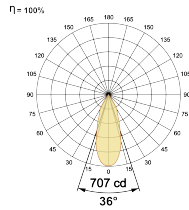

Light Distribution

LED Technology

Binning 3 Step MacAdam

LED Life Time @ L70/B10 >50000 hours

Colour Rendering (CRI) CRI90

Led Type SMD high power

LED Fitted CREE COB LED 9Vdc350mA

Controls

Standard Switchable On/Off

Optional PDIM,DDIM,Non Dimmable

Ordering Details

Code Example:	Name	Watt	CCT	CRI	Angle	Finish	Control
	Dot F	5W	WW27K	CRI90	36°(MD)	SWH	On/Off

Select one from each column with highlighted values to create the ordering code

NAME	WATT	LUMEN	EFFICACY	CCT		CRI	ANGLE		FINISH		CONTROL	
Dot F	5W	356	81	2700K	WW27K	CRI90	36°(MD)	36°(MD)	White	SWH	Non Dimmable	On/Off
		370	84	3000K	WW30K				Black	SBL	Phase Dimmable	PDIM
		387	88	4000K	NW40K				Custom	CSM	Dali Dimmable	DDIM
		396	90	5700K	CW57K							
Dot F	5W			WW27K		CRI90	36°(MD)		SWH	On/Off