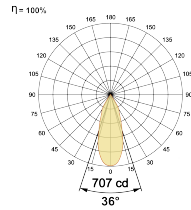

Light Distribution

LED Technology

Binning 3 Step MacAdam
LED Life Time @ L70/B10 >50000 hours
Colour Rendering (CRI) CRI90
Led Type SMD high power
LED Fitted CREE COB LED 36Vdc/130mA

Controls

Standard Switchable On/Off
Optional PDIM,DDIM,Non Dimmable