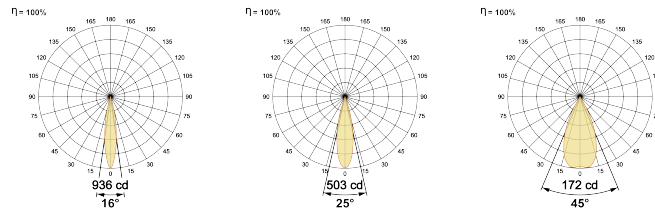

Light Distribution

LED Technology

Binning 3 Step MacAdam
LED Life Time @ L70/B10 >50000 hours
Colour Rendering (CRI) CRI90
Led Type SMD high power
LED Fitted -

Controls

Standard Switchable On/Off
Optional PDIM,DDIM,Non Dimmable