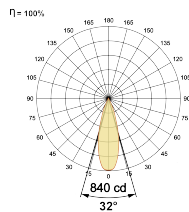

Dot DM | 5W

Product Reference

Environment Indoor

Installation Ceiling Recess

Construction & Materials

Housing Milled Aluminium

Primary Lens PMMA

Primary Reflector PC metallised

Secondary Reflector -

Body Finish White,Black,Custom

Diffuser -

Antiglare Baffle -

Thermal Management

Heat Sink Material Aluminium

Cooling Technique Passive Cooling

Optical System

Beam Direction Adjustable

Tilt Yes

Swivel No

Electrical System

Driven with Constant Current Driver

Input Voltage/Hz 220V- 240V/50-60Hz

Control Gear Included

Mounting Remote

LED Power Watts 3.6W

System Power Watts 4.5W

Operating Voltage Vin 220-240 Vac

Power Factor p.f. > 0.5

LED Technology

Binning 3 Step MacAdam

LED Life Time @ L70/B10 >50000 hours

Colour Rendering (CRI) CRI90

Led Type SMD mid power

LED Fitted -

Controls

Standard Switchable On/Off

Optional PDIM,DDIM,Non Dimmable

Ordering Details

Code Example:	Name	Watt	CCT	CRI	Angle	Finish	Control
	Dot DM	5W	WW27K	CRI90	32°(MD)	SWH	On/Off

Select one from each column with highlighted values to create the ordering code

NAME	WATT	LUMEN	EFFICACY	CCT		CRI	ANGLE		FINISH		CONTROL	
Dot DM	5W	320	71	2700K	WW27K	CRI90	32°(MD)	32°(MD)	White	SWH	Non Dimmable	On/Off
		329	73	3000K	WW30K				Black	SBL	Phase Dimmable	PDIM
		347	77	4000K	NW40K				Custom	CSM	Dali Dimmable	DDIM
		356	79	5700K	CW57K							
Dot DM	5W			WW27K		CRI90	32°(MD)		SWH		On/Off