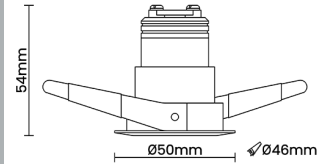

Dot DM | 5W

Product Reference

Environment Indoor

Installation Ceiling Recess

Construction & Materials

Housing Milled Aluminium

Primary Lens PMMA

Primary Reflector PC metallised

Secondary Reflector -

Body Finish White,Black,Custom

Diffuser -

Antiglare Baffle -

Thermal Management

Heat Sink Material Aluminium

Cooling Technique Passive Cooling

Optical System

Beam Direction Adjustable

Tilt Yes

Swivel No

Electrical System

Driven with Constant Current Driver

Input Voltage/Hz 220V- 240V/50-60Hz

Control Gear Included

Mounting Remote

LED Power Watts 3.6W

System Power Watts 4.5W

Operating Voltage Vin 220-240 Vac

Power Factor p.f. > 0.5

LED Technology

Binning 3 Step MacAdam

LED Life Time @ L70/B10 >50000 hours

Colour Rendering (CRI) CRI90

Led Type SMD mid power

LED Fitted -

Controls

Standard Switchable On/Off

Optional PDIM,DDIM,Non Dimmable

Ordering Details

Code Example:	Name	Watt	CCT	CRI	Angle	Finish	Control
	Dot DM	5W	WW27K	CRI90	32°(MD)	SWH	On/Off

Select one from each column with highlighted values to create the ordering code

NAME	WATT	LUMEN	EFFICACY	CCT		CRI	ANGLE		FINISH		CONTROL	
Dot DM	5W	320	71	2700K	WW27K	CRI90	32°(MD)	32°(MD)	White	SWH	Non Dimmable	On/Off
		329	73	3000K	WW30K				Black	SBL	Phase Dimmable	PDIM
		347	77	4000K	NW40K				Custom	CSM	Dali Dimmable	DDIM
		356	79	5700K	CW57K							
Dot DM	5W			WW27K		CRI90	32°(MD)		SWH		On/Off