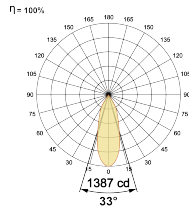

Light Distribution

LED Technology

Binning 3 Step MacAdam

LED Life Time @ L70/B10 >50000 hours

Colour Rendering (CRI) CRI80,CRI90

Led Type COB

LED Fitted CREE COB LED 36Vdc/180mA

Controls

Standard Switchable On/Off

Optional PDIM,DDIM,BTTM,CASAMBI,Non Dimmable

Ordering Details

Code Example:	Name	Watt	CCT	CRI	Angle	Finish	Control
	Bling F	8W	WW27K	CRI80	33°(MD)	SWH	On/Off

Select one from each column with highlighted values to create the ordering code

NAME	WATT	LUMEN	EFFICACY	CCT	CRI	ANGLE	FINISH	CONTROL
Bling F	8W	568	66	2700K	WW27K	33°(MD) 33°(MD)	White	Non Dimmable
		602	70	3000K	WW30K		Black	Phase Dimmable
		636	74	4000K	NW40K	Custom	Dali Dimmable	
		654	76	5700K	CW57K	Bluetooth Dimmable	BTTM	
				2700K-5700K	TW	Casambi	CBTM	
				Warm to Dim	W2D			
Bling F	8W			WW27K	CRI80	33°(MD)	SWH	On/Off