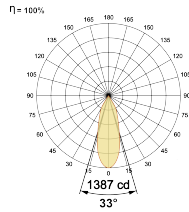

Bling F | 8W

Product Reference

Environment Indoor

Installation Ceiling Recess

Construction & Materials

Housing Milled Aluminium

Primary Lens -

Primary Reflector PC metallised

Secondary Reflector -

Body Finish White,Black,Custom

Diffuser -

Antiglare Baffle -

Thermal Management

Heat Sink Material Aluminium

Cooling Technique Passive Cooling

Optical System

Beam Direction Fixed

Tilt No

Swivel No

Electrical System

Driven with Constant Current Driver

Input Voltage/Hz 220V- 240V/50-60Hz

Control Gear Included

Mounting Remote

LED Power Watts 6.9W

System Power Watts 8.6W

Operating Voltage Vin 220-240 Vac

Power Factor p.f. > 0.5

LED Technology

Binning 3 Step MacAdam

LED Life Time @ L70/B10 >50000 hours

Colour Rendering (CRI) CRI80,CRI90

Led Type COB

LED Fitted CREE COB LED 9Vdc/700mA

Controls

Standard Switchable On/Off

Optional PDIM,DDIM,BTTM,CASAMBI,Non Dimmable

Ordering Details

Code Example:	Name	Watt	CCT	CRI	Angle	Finish	Control
	Bling F	8W	WW27K	CRI80	33°(MD)	SWH	On/Off

Select one from each column with highlighted values to create the ordering code

NAME	WATT	LUMEN	EFFICACY	CCT		CRI	ANGLE		FINISH		CONTROL	
Bling F	8W	568	66	2700K	WW27K	CRI80	33°(MD)	33°(MD)	White	SWH	Non Dimmable	On/Off
		602	70	3000K	WW30K	CRI90			Black	SBL	Phase Dimmable	PDIM
		636	74	4000K	NW40K				Custom	CSM	Dali Dimmable	DDIM
		654	76	5700K	CW57K						Bluetooth Dimmable	BTTM
				2700K-5700K	TW						Casambi	CBTM
				Warm to Dim	W2D							
Bling F	8W			WW27K		CRI80	33°(MD)		SWH		On/Off