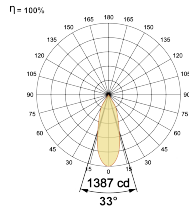

LED Power Watts 6.9W

System Power Watts 8.6W

Operating Voltage Vin 220-240 Vac

Power Factor p.f. > 0.5

Light Distribution

LED Technology

Binning 3 Step MacAdam

LED Life Time @ L80/B10 >50000 hours