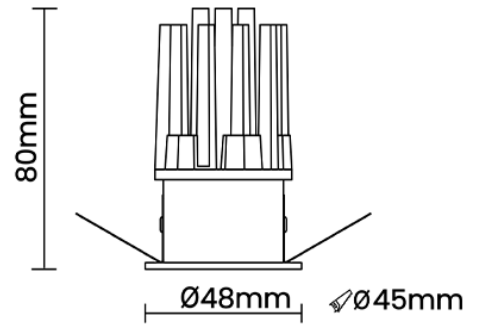

Bling F | 8W

Product Reference

Environment Indoor

Installation Ceiling Recess

Construction & Materials

Housing Milled Aluminium

Primary Lens -

Primary Reflector PC metallised

Secondary Reflector -

Body Finish White,Black,Custom

Diffuser -

Antiglare Baffle -

Thermal Management

Heat Sink Material Aluminium

Cooling Technique Passive Cooling

Optical System

Beam Direction Fixed

Tilt No

Swivel No

Electrical System

Driven with Constant Current Driver

Input Voltage/Hz 220V- 240V/50-60Hz

Control Gear Included

Mounting Remote

LED Power Watts 6.9W

System Power Watts 8.6W

Operating Voltage Vin 220-240 Vac

Power Factor p.f. > 0.5

Light Distribution

LED Technology

Binning 3 Step MacAdam

LED Life Time @ L80/B10 >50000 hours

Colour Rendering (CRI) CRI80,CRI90

Led Type COB

LED Fitted CREE COB LED 36Vdc/180mA

Controls

Standard Switchable On/Off

Optional PDIM,DDIM,BTTM,CASAMBI,Non Dimmable

Ordering Details

Code Example:	Name	Watt	CCT	CRI	Angle	Finish	Control
	Bling F	8W	WW27K	CRI80	33°(MD)	SWH	On/Off

Select one from each column with highlighted values to create the ordering code

NAME	WATT	LUMEN	EFFICACY	CCT	CRI	ANGLE	FINISH	CONTROL				
Bling F	8W	568	66	2700K	WW27K	CRI80	33°(MD) 33°(MD)	White	SWH	Non Dimmable	On/Off	
		602	70	3000K	WW30K			CRI90	Black	SBL	Phase Dimmable	PDIM
		636	74	4000K	NW40K		Custom	CSM	Dali Dimmable	DDIM		
		654	76	5700K	CW57K				Bluetooth Dimmable	BTTM		
				2700K-5700K	TW				Casambi	CBTM		
					Warm to Dim	W2D						
Bling F	8W			WW27K	CRI80	33°(MD)	SWH	On/Off