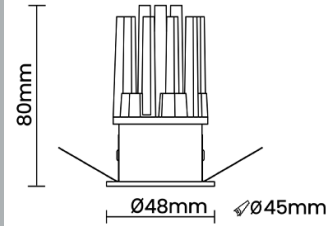

Bling F | 8W

Product Reference

Environment Indoor

Installation Ceiling Recess

Construction & Materials

Housing Milled Aluminium

Primary Lens -

Primary Reflector PC metallised

Secondary Reflector -

Body Finish White,Black,Custom

Diffuser -

Antiglare Baffle -

Thermal Management

Heat Sink Material Aluminium

Cooling Technique Passive Cooling

Optical System

Beam Direction Fixed

Tilt No

Swivel No

Electrical System

Driven with Constant Current Driver

Input Voltage/Hz 220V- 240V/50-60Hz

Control Gear Included

Mounting Remote

LED Power Watts 6.9W

System Power Watts 8.6W

Operating Voltage Vin 220-240 Vac

Power Factor p.f. > 0.5