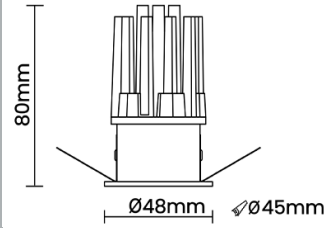

Bling F | 8W

Product Reference

Environment Indoor

Installation Ceiling Recess

Construction & Materials

Housing Milled Aluminium

Primary Lens -

Primary Reflector PC metallised

Secondary Reflector -

Body Finish White,Black,Custom

Diffuser -

Antiglare Baffle -

Thermal Management

Heat Sink Material Aluminium

Cooling Technique Passive Cooling

Optical System

Beam Direction Fixed

Tilt No

Swivel No

Electrical System

Driven with Constant Current Driver

Input Voltage/Hz 220V- 240V/50-60Hz

Control Gear Included

Mounting Remote

LED Power Watts 6.9W

System Power Watts 8.6W

Operating Voltage Vin 220-240 Vac

Power Factor p.f. > 0.5

LED Technology

Binning 3 Step MacAdam

LED Life Time @ L70/B10 >50000 hours

Colour Rendering (CRI) CRI80,CRI90

Led Type COB

LED Fitted CREE COB LED 9Vdc/700mA

Controls

Standard Switchable On/Off

Optional PDIM,DDIM,BTTM,CASAMBI,Non Dimmable

Ordering Details

Code Example:	Name	Watt	CCT	CRI	Angle	Finish	Control
	Bling F	8W	WW27K	CRI80	33°(MD)	SWH	On/Off

Select one from each column with highlighted values to create the ordering code

NAME	WATT	LUMEN	EFFICACY	CCT		CRI	ANGLE		FINISH		CONTROL	
Bling F	8W	568	66	2700K	WW27K	CRI80	33°(MD)	33°(MD)	White	SWH	Non Dimmable	On/Off
		602	70	3000K	WW30K	CRI90			Black	SBL	Phase Dimmable	PDIM
		636	74	4000K	NW40K				Custom	CSM	Dali Dimmable	DDIM
		654	76	5700K	CW57K						Bluetooth Dimmable	BTTM
				2700K-5700K	TW						Casambi	CBTM
				Warm to Dim	W2D							
Bling F	8W			WW27K		CRI80	33°(MD)		SWH		On/Off