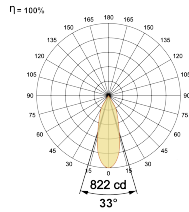

Bling F | 5W

Product Reference

Environment Indoor

Installation Ceiling Recess

Construction & Materials

Housing Milled Aluminium

Primary Lens -

Primary Reflector PC metallised

Secondary Reflector -

Body Finish White,Black,Custom

Diffuser -

Antiglare Baffle -

Thermal Management

Heat Sink Material Aluminium

Cooling Technique Passive Cooling

Optical System

Beam Direction Fixed

Tilt No

Swivel No

Electrical System

Driven with Constant Current Driver

Input Voltage/Hz 220V- 240V/50-60Hz

Control Gear Included

Mounting Remote

LED Power Watts 3.5W

System Power Watts 4.4W

Operating Voltage Vin 220-240 Vac

Power Factor p.f. > 0.5

LED Technology

Binning 3 Step MacAdam

LED Life Time @ L70/B10 >50000 hours

Colour Rendering (CRI) CRI80,CRI90

Led Type COB

LED Fitted CREE COB LED 9Vdc/350mA

Controls

Standard Switchable On/Off

Optional PDIM,DDIM,CASAMBI,Non Dimmable

Ordering Details

Code Example:	Name	Watt	CCT	CRI	Angle	Finish	Control
	Bling F	5W	WW27K	CRI80	33°(MD)	SWH	On/Off

Select one from each column with highlighted values to create the ordering code

NAME	WATT	LUMEN	EFFICACY	CCT	CRI	ANGLE	FINISH	CONTROL
Bling F	5W	330	75	2700K	WW27K	33°(MD)	White SWH	Non Dimmable On/Off
		352	80	3000K	WW30K			Phase Dimmable PDIM
		374	85	4000K	NW40K			Dali Dimmable DDIM
		383	87	5700K	CW57K			Casambi CBTM
					Warm to Dim W2D			
Bling F	5W			WW27K	CRI80	33°(MD)	SWH	On/Off