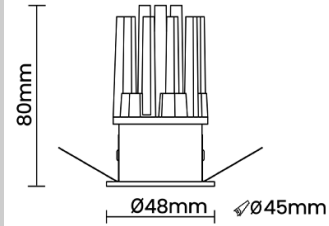

Bling F | 5W

Product Reference

Environment Indoor

Installation Ceiling Recess

Construction & Materials

Housing Milled Aluminium

Primary Lens -

Primary Reflector PC metallised

Secondary Reflector -

Body Finish White,Black,Custom

Diffuser -

Antiglare Baffle -

Thermal Management

Heat Sink Material Aluminium

Cooling Technique Passive Cooling

Optical System

Beam Direction Fixed

Tilt No

Swivel No

Electrical System

Driven with Constant Current Driver

Input Voltage/Hz 220V- 240V/50-60Hz

Control Gear Included

Mounting Remote

LED Power Watts 3.5W

System Power Watts 4.4W

Operating Voltage Vin 220-240 Vac

Power Factor p.f. > 0.5

LED Technology

Binning 3 Step MacAdam

LED Life Time @ L70/B10 >50000 hours

Colour Rendering (CRI) CRI80,CRI90

Led Type COB

LED Fitted CREE COB LED 9Vdc/350mA

Controls

Standard Switchable On/Off

Optional PDIM,DDIM,CASAMBI,Non Dimmable

Ordering Details

Code Example:	Name	Watt	CCT	CRI	Angle	Finish	Control
	Bling F	5W	WW27K	CRI80	33°(MD)	SWH	On/Off

Select one from each column with highlighted values to create the ordering code

NAME	WATT	LUMEN	EFFICACY	CCT	CRI	ANGLE	FINISH	CONTROL
Bling F	5W	330	75	2700K	WW27K	33°(MD)	White SWH	Non Dimmable On/Off
		352	80	3000K	WW30K			Phase Dimmable PDIM
		374	85	4000K	NW40K			Dali Dimmable DDIM
		383	87	5700K	CW57K			Casambi CBTM
					Warm to Dim W2D			
Bling F	5W			WW27K	CRI80	33°(MD)	SWH	On/Off