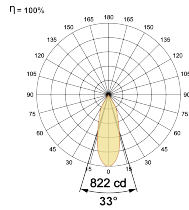

Light Distribution

LED Technology

Binning 3 Step MacAdam

LED Life Time @ L70/B10 >50000 hours

Colour Rendering (CRI) CRI80,CRI90

Led Type COB

LED Fitted CREE COB LED 36Vdc/130mA

Controls

Standard Switchable On/Off

Optional PDIM,DDIM,CASAMBI,Non Dimmable

Ordering Details

Code Example:	Name	Watt	CCT	CRI	Angle	Finish	Control
	Bling F	5W	WW27K	CRI80	33°(MD)	SWH	On/Off

Select one from each column with highlighted values to create the ordering code

NAME	WATT	LUMEN	EFFICACY	CCT	CRI	ANGLE	FINISH	CONTROL	
Bling F	5W	330	75	2700K	WW27K	33°(MD)	White	Non Dimmable	
		352	80	3000K	WW30K		Black	Phase Dimmable	
		374	85	4000K	NW40K		Custom	Dali Dimmable	
		383	87	5700K	CW57K			Casambi	
					Warm to Dim		W2D		
Bling F	5W			WW27K	CRI80	33°(MD)	SWH	on/Off