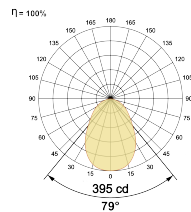

Invictus Float 35 | 14W

Product Reference

Environment Indoor

Installation Ceiling Suspended

Construction & Materials

Housing Spun Aluminium

Primary Lens -

Primary Reflector -

Secondary Reflector -

Body Finish White,Black,Custom

Diffuser Premium high-transmission opal, Microprismatic

Antiglare Baffle -

Thermal Management

Heat Sink Material Aluminium

Cooling Technique Passive Cooling

Optical System

Beam Direction General Diffuse

Tilt No

Swivel No

Electrical System

Driven with Constant Current Driver

Input Voltage/Hz 220V- 240V/50-60Hz

Control Gear Included

Mounting Integral

LED Power Watts 12.1W

System Power Watts 13.9W

Operating Voltage Vin 220-240 Vac

Power Factor p.f. > 0.95

Ordering Details

Code Example:	Name	Watt	CCT	CRI	Angle	Finish	Control
	Invictus Float 35	14W	WW27K	CRI80	79°	SWH	On/off

Select one from each column with highlighted values to create the ordering code

NAME	WATT	LUMEN	EFFICACY	CCT	CRI	ANGLE	FINISH	CONTROL	
Invictus Float 35	14W	709	51	2700K	WW27K	79°	White	Non Dimmable	
		737	53	3000K	WW30K		CRI90	Black	Phase Dimmable
		778	56	4000K	NW40K		Custom	CSM	Dali Dimmable
		806	58	5700K	CW57K		Bluetooth Dimmable	BTTM	
				2700K-5700K	TW		Casambi	CBTM	
Invictus Float 35	14W			WW27K	CRI80	79°	SWH	On/off	

LED Technology

Binning 3 Step MacAdam

LED Life Time @ L70/B10 >50000 hours

Colour Rendering (CRI) CRI80,CRI90

Led Type SMD mid power

LED Fitted Samsung Mid power LED array 32V-36Vdc/350mA

Controls

Standard Switchable On/Off

Optional PDIM,DDIM,BTTM,CASAMBI,Non Dimmable