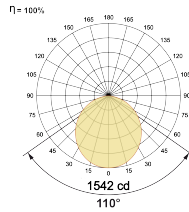

Invictus 60 | 40W

Product Reference

Environment Indoor

Installation Ceiling Suspended

Construction & Materials

Housing Spun Aluminium

Primary Lens -

Primary Reflector -

Secondary Reflector -

Body Finish White,Black,Custom

Diffuser Premium high-transmission opal, Microprismatic

Antiglare Baffle -

Thermal Management

Heat Sink Material Aluminium

Cooling Technique Passive Cooling

Optical System

Beam Direction General Diffuse

Tilt No

Swivel No

Electrical System

Driven with Constant Current Driver

Input Voltage/Hz 220V- 240V/50-60Hz

Control Gear Included

Mounting Integral

LED Power Watts 34.9W

System Power Watts 40.1W

Operating Voltage Vin 220-240 Vac

Power Factor p.f. > 0.95

LED Technology

Binning 3 Step MacAdam

LED Life Time @ L70/B10 >50000 hours

Colour Rendering (CRI) CRI80,CRI90

Led Type SMD mid power

LED Fitted Samsung Mid power LED array 32V-36Vdc/1050mA

Controls

Standard Switchable On/Off

Optional PDIM,DDIM,BTTM,CASAMBI,Non Dimmable

Ordering Details

Code Example:	Name	Watt	CCT	CRI	Angle	Finish	Control
	Invictus 60	40W	WW27K	CRI80	110°	SWH	On/Off

Select one from each column with highlighted values to create the ordering code

NAME	WATT	LUMEN	EFFICACY	CCT	CRI	ANGLE	FINISH	CONTROL				
Invictus 60	40W	4010	100	2700K	WW27K	CRI80	110°	White	SWH	Non Dimmable	On/Off	
		4130	103	3000K	WW30K			CRI90	Black	SBL	Phase Dimmable	PDIM
		4331	108	4000K	NW40K				Custom	CSM	Dali Dimmable	DDIM
		4411	110	5700K	CW57K						Bluetooth Dimmable	BTTM
				2700K-5700K	TW						Casambi	CBTM
Invictus 60	40W			WW27K	CRI80	110°	SWH	On/Off