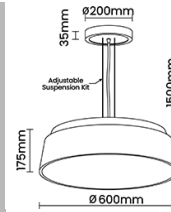

Invictus 60 | 40W

Product Reference

Environment Indoor

Installation Ceiling Suspended

Construction & Materials

Housing Spun Aluminium

Primary Lens -

Primary Reflector -

Secondary Reflector -

Body Finish White,Black,Custom

Diffuser Premium high-transmission opal, Microprismatic

Antiglare Baffle -

Thermal Management

Heat Sink Material Aluminium

Cooling Technique Passive Cooling

Optical System

Beam Direction General Diffuse

Tilt No

Swivel No

Electrical System

Driven with Constant Current Driver

Input Voltage/Hz 220V- 240V/50-60Hz

Control Gear Included

Mounting Integral

LED Power Watts 34.9W

System Power Watts 40.1W

Operating Voltage Vin 220-240 Vac

Power Factor p.f. > 0.95

LED Technology

Binning 3 Step MacAdam

LED Life Time @ L70/B10 >50000 hours

Colour Rendering (CRI) CRI80,CRI90

Led Type SMD mid power

LED Fitted Samsung Mid power LED array 32V-36Vdc/1050mA

Controls

Standard Switchable On/Off

Optional PDIM,DDIM,BTTM,CASAMBI,Non Dimmable

Ordering Details

Code Example:	Name	Watt	CCT	CRI	Angle	Finish	Control
	Invictus 60	40W	WW27K	CRI80	110°	SWH	On/Off

Select one from each column with highlighted values to create the ordering code

NAME	WATT	LUMEN	EFFICACY	CCT	CRI	ANGLE	FINISH	CONTROL				
Invictus 60	40W	4010	100	2700K	WW27K	CRI80	110°	White	SWH	Non Dimmable	On/Off	
		4130	103	3000K	WW30K			CRI90	Black	SBL	Phase Dimmable	PDIM
		4331	108	4000K	NW40K				Custom	CSM	Dali Dimmable	DDIM
		4411	110	5700K	CW57K						Bluetooth Dimmable	BTTM
				2700K-5700K	TW						Casambi	CBTM
Invictus 60	40W			WW27K	CRI80	110°	SWH	On/Off