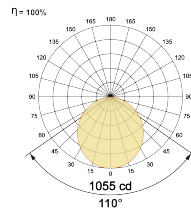

Light Distribution

LED Technology

Binning 3 Step MacAdam

LED Life Time @ L70/B10 >50000 hours

Colour Rendering (CRI) CRI80,CRI90

Led Type SMD mid power

LED Fitted Samsung Mid power LED array 32V-36Vdc/700mA

Controls

Standard Switchable On/Off

Optional PDIM,DDIM,BTTM,CASAMBI,Non Dimmable

Ordering Details

Code Example:	Name	Watt	CCT	CRI	Angle	Finish	Control
	Invictus 60	28W	WW27K	CRI80	110°	SWH	On/Off

Select one from each column with highlighted values to create the ordering code

NAME	WATT	LUMEN	EFFICACY	CCT	CRI	ANGLE	FINISH	CONTROL		
Invictus 60	28W	2767	106	2700K	WW27K	110°	White	SWH	Non Dimmable	On/Off
		2845	109	3000K	WW30K		Black	SBL	Phase Dimmable	PDIM
		2975	114	4000K	NW40K		Custom	CSM	Dali Dimmable	DDIM
		3054	117	5700K	CW57K		Bluetooth Dimmable	BTTM		
				2700K-5700K	TW		Casambi	CBTM		
Invictus 60	28W			WW27K	CRI80	110°	SWH	On/Off