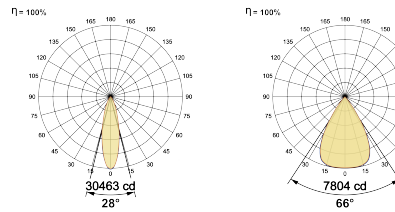

Light Distribution

LED Technology

Binning 3 Step MacAdam

LED Life Time @ L70/B10 >50000 hours

Colour Rendering (CRI) CRI80,CRI90

Led Type SMD high power

LED Fitted Cree 3030 LED array 39V-42Vdc/1400mA

Controls

Standard Switchable On/Off

Optional PDIM,DDIM,BTTM,CASAMBI,Non Dimmable

Ordering Details

Code Example:	Name	Watt	CCT	CRI	Angle	Finish	Control
	ZuG Dark S 224	64W	WW27K	CRI80	28°(MD)	SWH	On/Off

Select one from each column with highlighted values to create the ordering code

NAME	WATT	LUMEN	EFFICACY	CCT	CRI	ANGLE	FINISH	CONTROL	
ZuG Dark S 224	64W	6782	108	2700K	WW27K	CRI80	28°(MD) 28	White SWH	Non Dimmable On/Off
		6908	110	3000K	WW30K	CRI90	66°(VWD)	Black SBL	Phase Dimmable PDIM
		7222	115	4000K	NW40K				Dali Dimmable DDIM
		7410	118	5700K	CW57K				Bluetooth Dimmable BTTM
								Casambi CBTM	
ZuG Dark S 224	64W			WW27K	CRI80	28°(MD)	SWH	On/Off