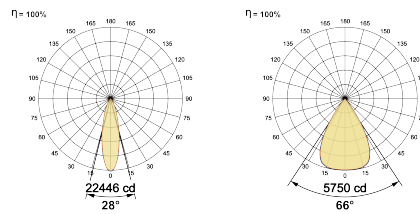

LED Power Watts 63.3W

System Power Watts 72.8W

Operating Voltage Vin 220-240 Vac

Power Factor p.f. > 0.95

Light Distribution

LED Technology

Binning 3 Step MacAdam

LED Life Time @ L70/B10 >50000 hours