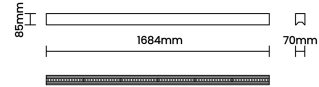

ZuG Dark S 168 | 74W

Product Reference

Environment Indoor

Installation Ceiling Surface

Construction & Materials

Housing Aluminium Extrusion

Primary Lens PMMA

Primary Reflector -

Secondary Reflector PC Black Cover

Body Finish White,Black

Diffuser -

Antiglare Baffle Black,White,Custom

Thermal Management

Heat Sink Material Aluminium

Cooling Technique Passive Cooling

Optical System

Beam Direction Fixed

Tilt No

Swivel No

Electrical System

Driven with Constant Current Driver

Input Voltage/Hz 220V- 240V/50-60Hz

Control Gear Included

Mounting Integral

LED Power Watts 63.3W

System Power Watts 72.8W

Operating Voltage Vin 220-240 Vac

Power Factor p.f. > 0.95