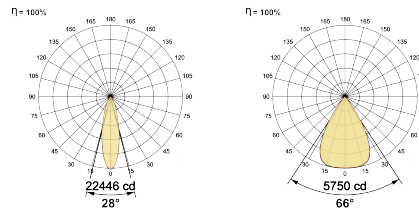

LED Power Watts 63.3W

System Power Watts 72.8W

Operating Voltage Vin 220-240 Vac

Power Factor p.f. > 0.95

Light Distribution

LED Technology

Binning 3 Step MacAdam

LED Life Time @ L70/B10 >50000 hours