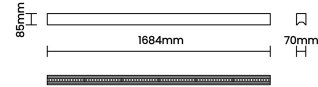

ZuG Dark S 168 | 74W

Product Reference

Environment Indoor

Installation Ceiling Surface

Construction & Materials

Housing Aluminium Extrusion

Primary Lens PMMA

Primary Reflector -

Secondary Reflector PC Black Cover

Body Finish White,Black

Diffuser -

Antiglare Baffle Black,White,Custom

Thermal Management

Heat Sink Material Aluminium

Cooling Technique Passive Cooling

Optical System

Beam Direction Fixed

Tilt No

Swivel No

Electrical System

Driven with Constant Current Driver

Input Voltage/Hz 220V- 240V/50-60Hz

Control Gear Included

Mounting Integral

LED Power Watts 63.3W

System Power Watts 72.8W

Operating Voltage Vin 220-240 Vac

Power Factor p.f. > 0.95