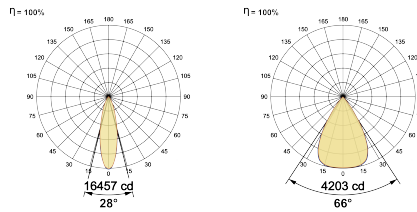

LED Technology

Binning 3 Step MacAdam

LED Life Time @ L70/B10 >50000 hours

Colour Rendering (CRI) CRI80,CRI90

Led Type SMD high power

LED Fitted Cree 3030 LED array 39V-42Vdc/1050mA

Controls

Standard Switchable On/Off

Optional PDIM,DDIM,BTTM,CASAMBI,Non Dimmable

Ordering Details

Code Example:	Name	Watt	CCT	CRI	Angle	Finish	Control
	ZuG Dark S 168	50W	WW27K	CRI80	28°(MD)	SWH	On/Off

Select one from each column with highlighted values to create the ordering code

NAME	WATT	LUMEN	EFFICACY	CCT	CRI	ANGLE	FINISH	CONTROL
ZuG Dark S 168	50W	5314	108	2700K	WW27K	CRI80	28°(MD) 28°(MD)	Non Dimmable On/Off
		5412	110	3000K	WW30K	CRI90	66°(VWD)	Phase Dimmable PDIM
		5658	115	4000K	NW40K			Dali Dimmable DDIM
		5806	118	5700K	CW57K			Bluetooth Dimmable BTTM
							Casambi CBTM	
ZuG Dark S 168	50W			WW27K	CRI80	28°(MD)	SWH	On/Off