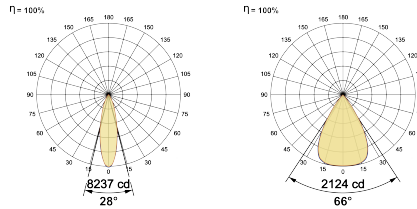

Light Distribution

LED Technology

Binning 3 Step MacAdam

LED Life Time @ L80/B10 >50000 hours

Colour Rendering (CRI) CRI80,CRI90

Led Type SMD high power

LED Fitted Cree 3030 LED array 39V-42Vdc/500mA

Controls

Standard Switchable On/Off

Optional PDIM,DDIM,BTTM,CASAMBI,Non Dimmable

Ordering Details

Code Example:	Name	Watt	CCT	CRI	Angle	Finish	Control
	ZuG Dark S 112	24W	WW27K	CRI80	28°(MD)	SWH	On/Off

Select one from each column with highlighted values to create the ordering code

NAME	WATT	LUMEN	EFFICACY	CCT	CRI	ANGLE	FINISH	CONTROL
ZuG Dark S 112	24W	2620	111	2700K	WW27K	CRI80	White	Non Dimmable
		2690	114	3000K	WW30K	CRI90	Black	Phase Dimmable
		2832	120	4000K	NW40K			Dali Dimmable
		2879	122	5700K	CW57K			Bluetooth Dimmable
								Casambi
ZuG Dark S 112	24W			WW27K	CRI80	28°(MD)	SWH	on/Off