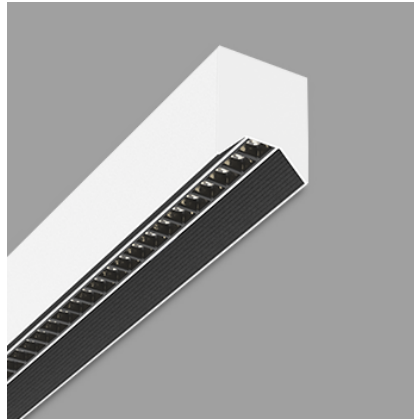

ZuG Dark S 56 | 24W

Product Reference

Environment Indoor

Installation Ceiling Surface

Construction & Materials

Housing Aluminium Extrusion

Primary Lens PMMA

Primary Reflector -

Secondary Reflector PC Black Cover

Body Finish White,Black

Diffuser -

Antiglare Baffle Black,White,Custom

Thermal Management

Heat Sink Material Aluminium

Cooling Technique Passive Cooling

Optical System

Beam Direction Fixed

Tilt No

Swivel No

Electrical System

Driven with Constant Current Driver

Input Voltage/Hz 220V- 240V/50-60Hz

Control Gear Included

Mounting Integral

LED Power Watts 20.4W

System Power Watts 23.5W

Operating Voltage Vin 220-240 Vac

Power Factor p.f. > 0.95