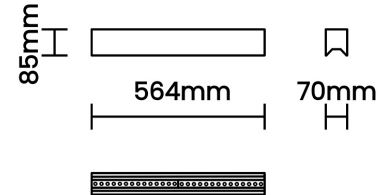

ZuG Dark S 56 | 24W

Product Reference

Environment Indoor

Installation Ceiling Surface

Construction & Materials

Housing Aluminium Extrusion

Primary Lens PMMA

Primary Reflector -

Secondary Reflector PC Black Cover

Body Finish White,Black

Diffuser -

Antiglare Baffle Black,White,Custom

Thermal Management

Heat Sink Material Aluminium

Cooling Technique Passive Cooling

Optical System

Beam Direction Fixed

Tilt No

Swivel No

Electrical System

Driven with Constant Current Driver

Input Voltage/Hz 220V- 240V/50-60Hz

Control Gear Included

Mounting Integral

LED Power Watts 20.4W

System Power Watts 23.5W

Operating Voltage Vin 220-240 Vac

Power Factor p.f. > 0.95