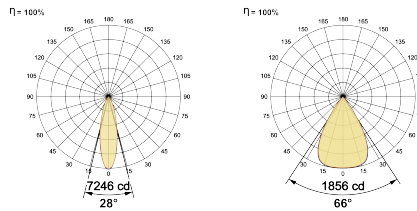

LED Power Watts 20.4W

System Power Watts 23.5W

Operating Voltage Vin 220-240 Vac

Power Factor p.f. > 0.95

Light Distribution

LED Technology

Binning 3 Step MacAdam

LED Life Time @ L80/B10 >50000 hours