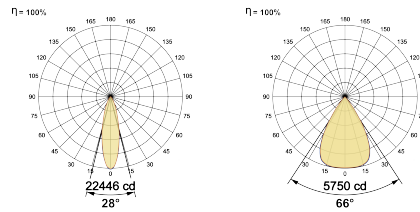

Light Distribution

LED Technology

Binning 3 Step MacAdam
LED Life Time @ L70/B10 >50000 hours
Colour Rendering (CRI) CRI80,CRI90
Led Type SMD high power
LED Fitted Cree 3030 LED array 39V-42Vdc/1550mA

Controls

Standard Switchable On/Off
Optional PDIM,DDIM,BTTM,CASAMBI,Non Dimmable