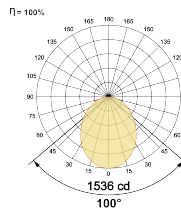

LED Power Watts 29.8W

System Power Watts 34.2W

Operating Voltage Vin 220-240 Vac

Power Factor p.f. > 0.95

Light Distribution

LED Technology

Binning 3 Step MacAdam

LED Life Time @ L70/B10 >50000 hours