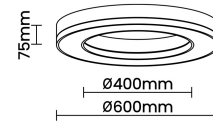

Enso S 60 | 34W

Product Reference

Environment Indoor

Installation Ceiling Surface

Construction & Materials

Housing Extruded and Sheet Aluminium

Primary Lens -

Primary Reflector White Optics

Secondary Reflector -

Body Finish White,Black,Custom

Diffuser Premium high-transmission opal

Antiglare Baffle -

Thermal Management

Heat Sink Material Aluminium

Cooling Technique Passive Cooling

Optical System

Beam Direction General Diffuse

Tilt No

Swivel No

Electrical System

Driven with Constant Current Driver

Input Voltage/Hz 220V- 240V/50-60Hz

Control Gear Included

Mounting Integral

LED Power Watts 29.8W

System Power Watts 34.2W

Operating Voltage Vin 220-240 Vac

Power Factor p.f. > 0.95