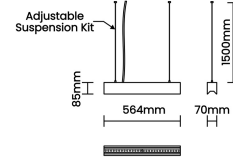

Thermal Management

Heat Sink Material Aluminium
Cooling Technique Passive Cooling

Optical System

Beam Direction Fixed
Tilt No
Swivel No

Electrical System

Driven with Constant Current Driver
Input Voltage/Hz 220V- 240V/50-60Hz
Control Gear Included
Mounting Integral
LED Power Watts 20.4W
System Power Watts 23.5W
Operating Voltage Vin 220-240 Vac
Power Factor p.f. > 0.95