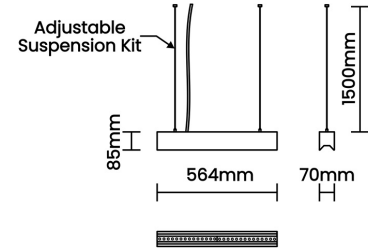

Thermal Management

Heat Sink Material Aluminium
 Cooling Technique Passive Cooling

Optical System

Beam Direction Fixed
 Tilt No
 Swivel No

Electrical System

Driven with Constant Current Driver
 Input Voltage/Hz 220V- 240V/50-60Hz
 Control Gear Included
 Mounting Integral
 LED Power Watts 20.4W
 System Power Watts 23.5W
 Operating Voltage Vin 220-240 Vac
 Power Factor p.f. > 0.95