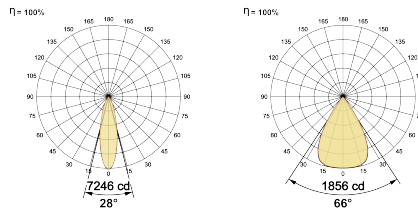

LED Power Watts 20.4W

System Power Watts 23.5W

Operating Voltage Vin 220-240 Vac

Power Factor p.f. > 0.95

Light Distribution

LED Technology

Binning 3 Step MacAdam

LED Life Time @ L70/B10 >50000 hours