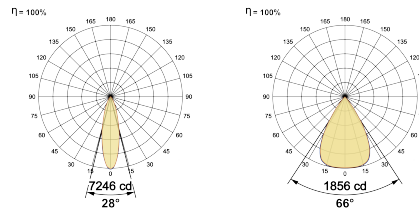

Light Distribution

LED Technology

Binning 3 Step MacAdam
LED Life Time @ L80/B10 >50000 hours
Colour Rendering (CRI) CRI80,CRI90
Led Type SMD high power
LED Fitted Osram/Cree 3030 LED array 39V-42Vdc/500mA

Controls

Standard Switchable On/Off
Optional PDIM,DDIM,BTTM,CASAMBI,Non Dimmable

Ordering Details

Code Example:	Name	Watt	CCT	CRI	Angle	Finish	Control
	ZuG Dark P 56	24W	WW27K	CRI80	28°(MD)	SWH	On/Off

Select one from each column with highlighted values to create the ordering code

NAME	WATT	LUMEN	EFFICACY	CCT	CRI	ANGLE	FINISH	CONTROL
ZuG Dark P 56	24W	2303	98	2700K	WW27K	CRI80	White	Non Dimmable
		2374	101	3000K	WW30K	CRI90	Black	Phase Dimmable
		2491	106	4000K	NW40K			Dali Dimmable
		2538	108	5700K	CW57K			Bluetooth Dimmable
								Casambi
ZuG Dark P 56	24W			WW27K	CRI80	28°(MD)	SWH	on/Off