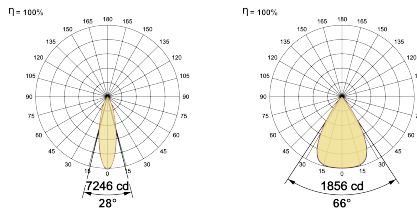

Light Distribution

LED Technology

Binning 3 Step MacAdam
LED Life Time @ L70/B10 >50000 hours
Colour Rendering (CRI) CRI80,CRI90
Led Type SMD high power
LED Fitted Cree 3030 LED array 39V-42Vdc/500mA

Controls

Standard Switchable On/Off
Optional PDIM,DDIM,BTTM,CASAMBI,Non Dimmable

Ordering Details

Code Example:	Name	Watt	CCT	CRI	Angle	Finish	Control
	ZuG Dark P 56	24W	WW27K	CRI80	28°(MD)	SWH	On/Off

Select one from each column with highlighted values to create the ordering code

NAME	WATT	LUMEN	EFFICACY	CCT	CRI	ANGLE	FINISH	CONTROL
ZuG Dark P 56	24W	2303	98	2700K	WW27K	CRI80	28°(MD) 28°(MD)	Non Dimmable On/Off
		2374	101	3000K	WW30K	CRI90	66°(VWD)	Phase Dimmable PDIM
		2491	106	4000K	NW40K			Dali Dimmable DDIM
		2538	108	5700K	CW57K			Bluetooth Dimmable BTTM Casambi CBTM
ZuG Dark P 56	24W			WW27K	CRI80	28°(MD)	SWH	On/Off