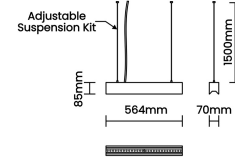

ZuG Dark P 56 | 24W

Product Reference

Environment Indoor

Installation Ceiling Suspended

Construction & Materials

Housing Aluminium Extrusion

Primary Lens PMMA

Primary Reflector -

Secondary Reflector PC Black Cover

Body Finish White,Black

Diffuser -

Antiglare Baffle Black,White,Custom

Thermal Management

Heat Sink Material Aluminium

Cooling Technique Passive Cooling

Optical System

Beam Direction Fixed

Tilt No

Swivel No

Electrical System

Driven with Constant Current Driver

Input Voltage/Hz 220V- 240V/50-60Hz

Control Gear Included

Mounting Integral

LED Power Watts 20.4W

System Power Watts 23.5W

Operating Voltage Vin 220-240 Vac

Power Factor p.f. > 0.95