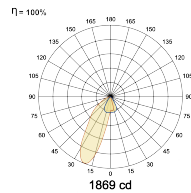

Light Distribution

LED Technology

Binning 3 Step MacAdam

LED Life Time @ L70/B10 >50000 hours

Colour Rendering (CRI) CRI80, CRI90

Led Type SMD

LED Fitted Samsung Mid power LED array 39-42Vdc/1400mA

Controls

Standard Switchable On/Off

Optional DDIM, BTM, CASAMBI, Non Dimmable

Ordering Details

Code Example:	Name	Watt	CCT	CRI	Angle	Finish	Control
	iWash R 224	64W	WW27K	CRI80		SWH	On/Off

Select one from each column with highlighted values to create the ordering code

NAME	WATT	LUMEN	EFFICACY	CCT		CRI	ANGLE	FINISH		CONTROL		
iWash R 224	64W	5630	92	2700K	WW27K	CRI80		White	SWH	Non Dimmable	On/Off	
		5814	95	3000K	WW30K	CRI90		Black	SBL	Dali Dimmable	DDIM	
		6181	101	4000K	NW40K			Custom	CSM	Bluetooth Dimmable	BTTM	
		6304	103	5700K	CW57K					Casambi	CBTM	
				2700K-5700K	TW							
iWash R 224	64W			WW27K		CRI80		SWH		On/Off