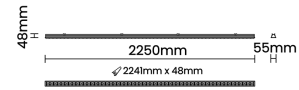

iWash R 224 | 64W

Product Reference

Environment Indoor

Installation Ceiling Recess

Construction & Materials

Housing Extruded Aluminium

Primary Lens PMMA

Primary Reflector PC metallised

Secondary Reflector Black Raster – PC, White Raster – PC

Body Finish White, Black, Custom

Diffuser -

Antiglare Baffle -

Thermal Management

Heat Sink Material Extruded Aluminium

Cooling Technique Passive Cooling

Optical System

Beam Direction Fixed Asymmetric

Tilt No

Swivel No

Electrical System

Driven with Constant Current Driver

Input Voltage/Hz 220V- 240V/50-60Hz

Control Gear Included

Mounting Remote

LED Power Watts 53.2W

System Power Watts 61.2W

Operating Voltage Vin 220-240 Vac

Power Factor p.f. > 0.95