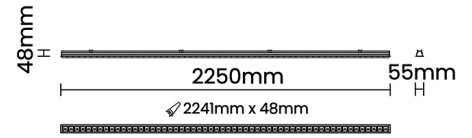

iWash R 224 | 64W

Product Reference

Environment Indoor

Installation Ceiling Recess

Construction & Materials

Housing Extruded Aluminium

Primary Lens PMMA

Primary Reflector PC metallised

Secondary Reflector Black Raster – PC, White Raster – PC

Body Finish White, Black, Custom

Diffuser -

Antiglare Baffle -

Thermal Management

Heat Sink Material Extruded Aluminium

Cooling Technique Passive Cooling

Optical System

Beam Direction Fixed Asymmetric

Tilt No

Swivel No

Electrical System

Driven with Constant Current Driver

Input Voltage/Hz 220V- 240V/50-60Hz

Control Gear Included

Mounting Remote

LED Power Watts 53.2W

System Power Watts 61.2W

Operating Voltage Vin 220-240 Vac

Power Factor p.f. > 0.95