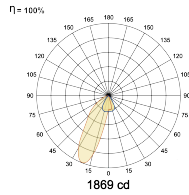

iWash R 224 | 64W

Product Reference

Environment Indoor

Installation Ceiling Recess

Construction & Materials

Housing Extruded Aluminium

Primary Lens PMMA

Primary Reflector PC metallised

Secondary Reflector Black Raster – PC, White Raster – PC

Body Finish White, Black, Custom

Diffuser -

Antiglare Baffle -

Thermal Management

Heat Sink Material Extruded Aluminium

Cooling Technique Passive Cooling

Optical System

Beam Direction Fixed Asymmetric

Tilt No

Swivel No

Electrical System

Driven with Constant Current Driver

Input Voltage/Hz 220V- 240V/50-60Hz

Control Gear Included

Mounting Remote

LED Power Watts 53.2W

System Power Watts 61.2W

Operating Voltage Vin 220-240 Vac

Power Factor p.f. > 0.95

LED Technology

Binning 3 Step MacAdam

LED Life Time @ L70/B10 >50000 hours

Colour Rendering (CRI) CRI80, CRI90

Led Type SMD

LED Fitted Samsung Mid power LED array 39-42Vdc/1400mA

Controls

Standard Switchable On/Off

Optional DDIM, BTM, CASAMBI, Non Dimmable

Ordering Details

Code Example:	Name	Watt	CCT	CRI	Angle	Finish	Control
	iWash R 224	64W	WW27K	CRI80		SWH	On/Off

Select one from each column with highlighted values to create the ordering code

NAME	WATT	LUMEN	EFFICACY	CCT		CRI	ANGLE	FINISH		CONTROL		
iWash R 224	64W	5630	92	2700K	WW27K	CRI80		White	SWH	Non Dimmable	On/Off	
		5814	95	3000K	WW30K	CRI90		Black	SBL	Dali Dimmable	DDIM	
		6181	101	4000K	NW40K			Custom	CSM	Bluetooth Dimmable	BTTM	
		6304	103	5700K	CW57K					Casambi	CBTM	
				2700K-5700K	TW							
iWash R 224	64W			WW27K		CRI80		SWH		On/Off