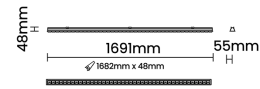

iWash R 168 | 72W

Product Reference

Environment Indoor

Installation Ceiling Recess

Construction & Materials

Housing Extruded Aluminium

Primary Lens PMMA

Primary Reflector PC metallised

Secondary Reflector Black Raster – PC, White Raster – PC

Body Finish White, Black, Custom

Diffuser -

Antiglare Baffle -

Thermal Management

Heat Sink Material Extruded Aluminium

Cooling Technique Passive Cooling

Optical System

Beam Direction Fixed Asymmetric

Tilt No

Swivel No

Electrical System

Driven with Constant Current Driver

Input Voltage/Hz 220V- 240V/50-60Hz

Control Gear Included

Mounting Remote

LED Power Watts 62.0W

System Power Watts 71.3W

Operating Voltage Vin 220-240 Vac

Power Factor p.f. > 0.95