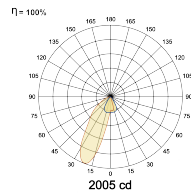

Light Distribution

LED Technology

Binning 3 Step MacAdam

LED Life Time @ L70/B10 >50000 hours

Colour Rendering (CRI) CRI80, CRI90

Led Type SMD

LED Fitted Samsung Mid power LED array 39-42Vdc/1550mA

Controls

Standard Switchable On/Off

Optional DDIM, BTM, CASAMBI, Non Dimmable

Ordering Details

Code Example:	Name	Watt	CCT	CRI	Angle	Finish	Control
	iWash R 168	72W	WW27K	CRI80		SWH	On/Off

Select one from each column with highlighted values to create the ordering code

NAME	WATT	LUMEN	EFFICACY	CCT		CRI	ANGLE	FINISH		CONTROL	
iWash R 168	72W	6061	85	2700K	WW27K	CRI80		White	SWH	Non Dimmable	On/Off
		6274	88	3000K	WW30K	CRI90		Black	SBL	Dali Dimmable	DDIM
		6631	93	4000K	NW40K			Custom	CSM	Bluetooth Dimmable	BTTM
		6774	95	5700K	CW57K					Casambi	CBTM
				2700K-5700K	TW						
iWash R 168	72W			WW27K		CRI80		SWH		On/Off