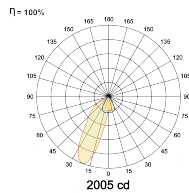

Light Distribution

LED Technology

Binning 3 Step MacAdam

LED Life Time @ L70/B10 >50000 hours

Colour Rendering (CRI) CRI80, CRI90

Led Type SMD

LED Fitted Samsung Mid power LED array 39-42Vdc/1550mA

Controls

Standard Switchable On/Off

Optional DDIM, BTM, CASAMBI, Non Dimmable

Ordering Details

Code Example:	Name	Watt	CCT	CRI	Angle	Finish	Control
	iWash R 168	72W	WW27K	CRI80		SWH	On/Off

Select one from each column with highlighted values to create the ordering code

NAME	WATT	LUMEN	EFFICACY	CCT	CRI	ANGLE	FINISH	CONTROL
iWash R 168	72W	6061	85	2700K	WW27K	CRI80	White	Non Dimmable
		6274	88	3000K	WW30K	CRI90	Black	Dali Dimmable
		6631	93	4000K	NW40K		Custom	Bluetooth Dimmable
		6774	95	5700K	CW57K			Casambi
				2700K-5700K	TW			
iWash R 168	72W			WW27K	CRI80		SWH	On/Off