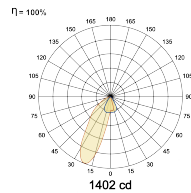

Mounting Remote

LED Power Watts 39.9W

System Power Watts 45.9W

Operating Voltage Vin 220-240 Vac

Power Factor p.f. > 0.95

Light Distribution

LED Technology

Binning 3 Step MacAdam