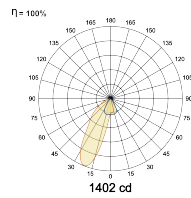

iWash R 168 | 48W

Product Reference

Environment Indoor

Installation Ceiling Recess

Construction & Materials

Housing Extruded Aluminium

Primary Lens PMMA

Primary Reflector PC metallised

Secondary Reflector Black Raster – PC, White Raster – PC

Body Finish White, Black, Custom

Diffuser -

Antiglare Baffle -

Thermal Management

Heat Sink Material Extruded Aluminium

Cooling Technique Passive Cooling

Optical System

Beam Direction Fixed Asymmetric

Tilt No

Swivel No

Electrical System

Driven with Constant Current Driver

Input Voltage/Hz 220V- 240V/50-60Hz

Control Gear Included

Mounting Remote

LED Power Watts 39.9W

System Power Watts 45.9W

Operating Voltage Vin 220-240 Vac

Power Factor p.f. > 0.95

LED Technology

Binning 3 Step MacAdam

LED Life Time @ L70/B10 >50000 hours

Colour Rendering (CRI) CRI80, CRI90

Led Type SMD

LED Fitted Samsung Mid power LED array 39-42Vdc/1050mA

Controls

Standard Switchable On/Off

Optional DDIM, BTM, CASAMBI, Non Dimmable

Ordering Details

Code Example:	Name	Watt	CCT	CRI	Angle	Finish	Control
	iWash R 168	48W	WW27K	CRI80		SWH	On/Off

Select one from each column with highlighted values to create the ordering code

NAME	WATT	LUMEN	EFFICACY	CCT	CRI	ANGLE	FINISH	CONTROL				
iWash R 168	48W	4223	92	2700K	WW27K	CRI80	White	SWH	Non Dimmable	On/Off		
		4361	95	3000K	WW30K		CRI90	Black	SBL	Dali Dimmable	DDIM	
		4636	101	4000K	NW40K			Custom	CSM	Bluetooth Dimmable	BTM	
		4728	103	5700K	CW57K					Casambi	CBTM	
				2700K-5700K	TW							
iWash R 168	48W			WW27K	CRI80		SWH	On/Off