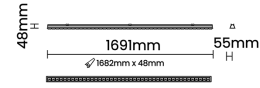

iWash R 168 | 36W

Product Reference

Environment Indoor

Installation Ceiling Recess

Construction & Materials

Housing Extruded Aluminium

Primary Lens PMMA

Primary Reflector PC metallised

Secondary Reflector Black Raster – PC, White Raster – PC

Body Finish White, Black, Custom

Diffuser -

Antiglare Baffle -

Thermal Management

Heat Sink Material Extruded Aluminium

Cooling Technique Passive Cooling

Optical System

Beam Direction Fixed Asymmetric

Tilt No

Swivel No

Electrical System

Driven with Constant Current Driver

Input Voltage/Hz 220V- 240V/50-60Hz

Control Gear Included

Mounting Remote

LED Power Watts 30.8W

System Power Watts 35.4W

Operating Voltage Vin 220-240 Vac

Power Factor p.f. > 0.95