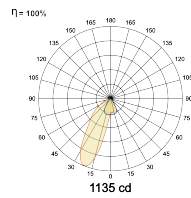

## Optical System

Beam Direction Fixed Asymmetric

Tilt No

Swivel No

Power Factor p.f. > 0.95