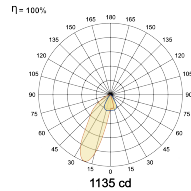

Mounting Remote

LED Power Watts 30.8W

System Power Watts 35.4W

Operating Voltage Vin 220-240 Vac

Power Factor p.f. > 0.95

Light Distribution

LED Technology

Binning 3 Step MacAdam

Ordering Details

Code Example:	Name	Watt	CCT	CRI	Angle	Finish	Control
	iWash R 168	36W	WW27K	CRI80		SWH	On/Off

Select one from each column with highlighted values to create the ordering code

NAME	WATT	LUMEN	EFFICACY	CCT	CRI	ANGLE	FINISH	CONTROL
iWash R 168	36W	3434	97	2700K	WW27K	CRI80	White	Non Dimmable
		3540	100	3000K	WW30K	CRI90	Black	Dali Dimmable
		3752	106	4000K	NW40K		Custom	Bluetooth Dimmable
		3823	108	5700K	CW57K			Casambi
				2700K-5700K	TW			
iWash R 168	36W			WW27K	CRI80		SWH	On/Off