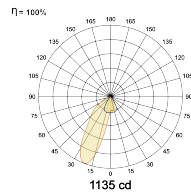

Mounting Remote

LED Power Watts 30.8W

System Power Watts 35.4W

Operating Voltage Vin 220-240 Vac

Power Factor p.f. > 0.95

Light Distribution

LED Technology

Binning 3 Step MacAdam