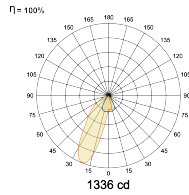

iWash R 112 | 48W

Product Reference

Environment Indoor

Installation Ceiling Recess

Construction & Materials

Housing Extruded Aluminium

Primary Lens PMMA

Primary Reflector PC metallised

Secondary Reflector Black Raster – PC, White Raster – PC

Body Finish White, Black, Custom

Diffuser -

Antiglare Baffle -

Thermal Management

Heat Sink Material Extruded Aluminium

Cooling Technique Passive Cooling

Optical System

Beam Direction Fixed Asymmetric

Tilt No

Swivel No

Electrical System

Driven with Constant Current Driver

Input Voltage/Hz 220V- 240V/50-60Hz

Control Gear Included

Mounting Remote

LED Power Watts 41.3W

System Power Watts 47.5W

Operating Voltage Vin 220-240 Vac

Power Factor p.f. > 0.95

LED Technology

Binning 3 Step MacAdam

LED Life Time @ L70/B10 >50000 hours

Colour Rendering (CRI) CRI80, CRI90

Led Type SMD

LED Fitted Samsung Mid power LED array 39-42Vdc/1050mA

Controls

Standard Switchable On/Off

Optional DDIM, BTM, CASAMBI, Non Dimmable

Ordering Details

Code Example:	Name	Watt	CCT	CRI	Angle	Finish	Control
	iWash R 112	48W	WW27K	CRI80		SWH	On/Off

Select one from each column with highlighted values to create the ordering code

NAME	WATT	LUMEN	EFFICACY	CCT	CRI	ANGLE	FINISH	CONTROL		
iWash R 112	48W	4038	85	2700K	WW27K	CRI80	White	Non Dimmable	On/Off	
		4180	88	3000K	WW30K	CRI90	Black	Dali Dimmable	DDIM	
		4418	93	4000K	NW40K		Custom	Bluetooth Dimmable	BTM	
		4513	95	5700K	CW57K			Casambi	CBTM	
						2700K-5700K	TW			
iWash R 112	48W			WW27K	CRI80		SWH	On/Off