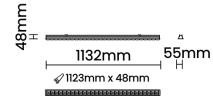

iWash R 112 | 48W

Product Reference

Environment Indoor

Installation Ceiling Recess

Construction & Materials

Housing Extruded Aluminium

Primary Lens PMMA

Primary Reflector PC metallised

Secondary Reflector Black Raster – PC, White Raster – PC

Body Finish White, Black, Custom

Diffuser -

Antiglare Baffle -

Thermal Management

Heat Sink Material Extruded Aluminium

Cooling Technique Passive Cooling

Optical System

Beam Direction Fixed Asymmetric

Tilt No

Swivel No

Electrical System

Driven with Constant Current Driver

Input Voltage/Hz 220V- 240V/50-60Hz

Control Gear Included

Mounting Remote

LED Power Watts 41.3W

System Power Watts 47.5W

Operating Voltage Vin 220-240 Vac

Power Factor p.f. > 0.95

LED Technology

Binning 3 Step MacAdam

LED Life Time @ L70/B10 >50000 hours

Colour Rendering (CRI) CRI80, CRI90

Led Type SMD

LED Fitted Samsung Mid power LED array 39-42Vdc/1050mA

Controls

Standard Switchable On/Off

Optional DDIM, BTM, CASAMBI, Non Dimmable

Ordering Details

Code Example:	Name	Watt	CCT	CRI	Angle	Finish	Control
	iWash R 112	48W	WW27K	CRI80		SWH	On/Off

Select one from each column with highlighted values to create the ordering code

NAME	WATT	LUMEN	EFFICACY	CCT	CRI	ANGLE	FINISH	CONTROL		
iWash R 112	48W	4038	85	2700K	WW27K	CRI80	White	Non Dimmable	On/Off	
		4180	88	3000K	WW30K	CRI90	Black	Dali Dimmable	DDIM	
		4418	93	4000K	NW40K		Custom	Bluetooth Dimmable	BTM	
		4513	95	5700K	CW57K			Casambi	CBTM	
						2700K-5700K	TW			
iWash R 112	48W			WW27K	CRI80		SWH	On/Off