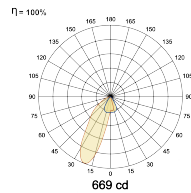

Mounting Remote

LED Power Watts 20.7W

System Power Watts 23.8W

Operating Voltage V_{in} 220-240 Vac

Power Factor p.f. > 0.95

Light Distribution

LED Technology

Binning 3 Step MacAdam