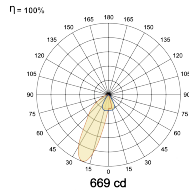

Mounting Remote

LED Power Watts 20.7W

System Power Watts 23.8W

Operating Voltage Vin 220-240 Vac

Power Factor p.f. > 0.95

Light Distribution

LED Technology

Binning 3 Step MacAdam