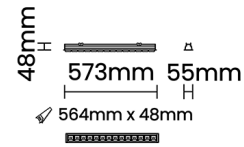

iWash R 56 | 24W

Product Reference

Environment Indoor

Installation Ceiling Recess

Construction & Materials

Housing Extruded Aluminium

Primary Lens PMMA

Primary Reflector PC metallised

Secondary Reflector Black Raster – PC, White Raster – PC

Body Finish White, Black, Custom

Diffuser -

Antiglare Baffle -

Thermal Management

Heat Sink Material Extruded Aluminium

Cooling Technique Passive Cooling

Optical System

Beam Direction Fixed Asymmetric

Tilt No

Swivel No

Electrical System

Driven with Constant Current Driver

Input Voltage/Hz 220V- 240V/50-60Hz

Control Gear Included

Mounting Remote

LED Power Watts 20.7W

System Power Watts 23.8W

Operating Voltage V_{in} 220-240 Vac

Power Factor p.f. > 0.95