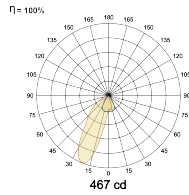

iWash R 56 | 16W

Product Reference

Environment Indoor

Installation Ceiling Recess

Construction & Materials

Housing Extruded Aluminium

Primary Lens PMMA

Primary Reflector PC metallised

Secondary Reflector Black Raster – PC, White Raster – PC

Body Finish White, Black, Custom

Diffuser -

Antiglare Baffle -

Thermal Management

Heat Sink Material Extruded Aluminium

Cooling Technique Passive Cooling

Optical System

Beam Direction Fixed Asymmetric

Tilt No

Swivel No

Electrical System

Driven with Constant Current Driver

Input Voltage/Hz 220V- 240V/50-60Hz

Control Gear Included

Mounting Remote

LED Power Watts 13.3W

System Power Watts 15.3W

Operating Voltage Vin 220-240 Vac

Power Factor p.f. > 0.95

LED Technology

Binning 3 Step MacAdam

LED Life Time @ L70/B10 >50000 hours

Colour Rendering (CRI) CRI80, CRI90

Led Type SMD

LED Fitted Samsung Mid power LED array 39-42Vdc/350mA

Controls

Standard Switchable On/Off

Optional DDIM, BTM, CASAMBI, Non Dimmable

Ordering Details

Code Example:	Name	Watt	CCT	CRI	Angle	Finish	Control
	iWash R 56	16W	WW27K	CRI80		SWH	On/Off

Select one from each column with highlighted values to create the ordering code

NAME	WATT	LUMEN	EFFICACY	CCT	CRI	ANGLE	FINISH	CONTROL				
iWash R 56	16W	1408	92	2700K	WW27K	CRI80	White	SWH	Non Dimmable	On/Off		
		1454	95	3000K	WW30K		Black		SBL		Dali Dimmable	DDIM
		1545	101	4000K	NW40K		Custom		CSM		Bluetooth Dimmable	BTM
		1576	103	5700K	CW57K						Casambi	CBTM
				2700K-5700K	TW							
iWash R 56	16W			WW27K	CRI80		SWH	On/Off