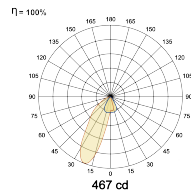

Mounting Remote

LED Power Watts 13.3W

System Power Watts 15.3W

Operating Voltage Vin 220-240 Vac

Power Factor p.f. > 0.95

Light Distribution

LED Technology

Binning 3 Step MacAdam