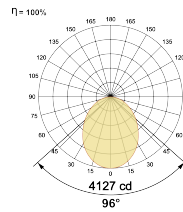

Light Distribution

LED Technology

Binning 3 Step MacAdam

LED Life Time @ L70/B10 >50000 hours

Colour Rendering (CRI) CRI80,CRI90

Led Type SMD mid power

LED Fitted Samsung Mid power LED array 42V-48Vdc/1550mA

Controls

Standard Switchable On/Off

Optional DDIM,CASAMBI,Non Dimmable