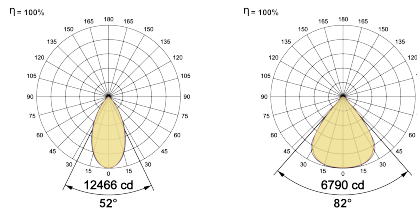

LED Technology

Binning 3 Step MacAdam

LED Life Time @ L70/B10 >50000 hours

Colour Rendering (CRI) CRI80, CRI90

Led Type SMD

LED Fitted Samsung Mid power LED array 39-42Vdc/2100mA

Controls

Standard Switchable On/Off

Optional DDIM, BTM, CASAMBI, Non Dimmable

Ordering Details

Code Example:	Name	Watt	CCT	CRI	Angle	Finish	Control
	iPro R 224	96W	WW27K	CRI80	52°(WD)	SWH	On/Off

Select one from each column with highlighted values to create the ordering code

NAME	WATT	LUMEN	EFFICACY	CCT	CRI	ANGLE	FINISH	CONTROL	
iPro R 224	96W	10066	108	2700K	WW27K	CRI80	52°(WD) 52°(WD)	Non Dimmable On/Off	
		10345	111	3000K	WW30K	CRI90	82°(VWD)	Dali Dimmable DDIM	
		10904	117	4000K	NW40K			Bluetooth Dimmable BTTM	
		11091	119	5700K	CW57K			Casambi CBTM	
					2700K-5700K	TW			
iPro R 224	96W			WW27K	CRI80	52°(WD)	SWH	On/Off