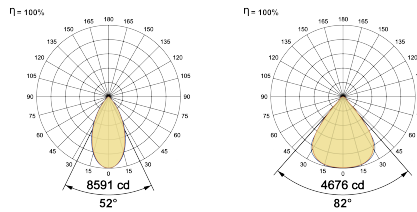

LED Technology

Binning 3 Step MacAdam

LED Life Time @ L70/B10 >50000 hours

Colour Rendering (CRI) CRI80, CRI90

Led Type SMD

LED Fitted Samsung Mid power LED array 39-42Vdc/1400mA

Controls

Standard Switchable On/Off

Optional DDIM, BTM, CASAMBI, Non Dimmable

Ordering Details

Code Example:	Name	Watt	CCT	CRI	Angle	Finish	Control
	iPro R 224	64W	WW27K	CRI80	52°(WD)	SWH	On/Off

Select one from each column with highlighted values to create the ordering code

NAME	WATT	LUMEN	EFFICACY	CCT	CRI	ANGLE	FINISH	CONTROL
iPro R 224	64W	6961	113	2700K	WW27K	CRI80	52°(WD) 52°(WD)	Non Dimmable On/Off
		7146	116	3000K	WW30K	CRI90	82°(VWD)	Dali Dimmable DDIM
		7515	122	4000K	NW40K			Bluetooth Dimmable BTM
		7638	124	5700K	CW57K			Casambi CBTM
				2700K-5700K	TW			
iPro R 224	64W			WW27K	CRI80	52°(WD)	SWH	On/Off