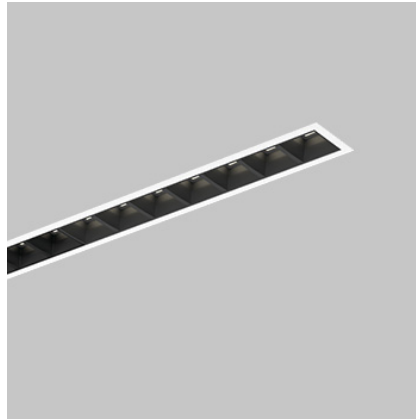

iPro R 168 | 72W

Product Reference

Environment Indoor

Installation Ceiling Recess

Construction & Materials

Housing Extruded Aluminium

Primary Lens PMMA

Primary Reflector -

Secondary Reflector Black Raster - PC, White Raster - PC

Body Finish White, Black, Custom

Diffuser -

Antiglare Baffle -

Thermal Management

Heat Sink Material Extruded Aluminium

Cooling Technique Passive Cooling

Optical System

Beam Direction Fixed

Tilt No

Swivel No

Electrical System

Driven with Constant Current Driver

Input Voltage/Hz 220V- 240V/50-60Hz

Control Gear Included

Mounting Remote

LED Power Watts 60.8W

System Power Watts 69.9W

Operating Voltage V_{in} 220-240 Vac

Power Factor p.f. > 0.95

LED Technology

Binning 3 Step MacAdam

LED Life Time @ L70/B10 >50000 hours

Colour Rendering (CRI) CRI80, CRI90

Led Type SMD

LED Fitted Samsung Mid power LED array 39-42Vdc/1550mA

Controls

Standard Switchable On/Off

Optional DDIM, BTM, CASAMBI, Non Dimmable

Ordering Details

Code Example:	Name	Watt	CCT	CRI	Angle	Finish	Control
	iPro R 168	72W	WW27K	CRI80	52°(WD)	SWH	On/Off

Select one from each column with highlighted values to create the ordering code

NAME	WATT	LUMEN	EFFICACY	CCT	CRI	ANGLE	FINISH	CONTROL
iPro R 168	72W	7549	108	2700K	WW27K	CRI80	52°(WD) 52°(WD)	Non Dimmable On/Off
		7759	111	3000K	WW30K	CRI90	82°(VWD)	Dali Dimmable DDIM
		8178	117	4000K	NW40K			Bluetooth Dimmable BTM
		8318	119	5700K	CW57K			Casambi CBTM
				2700K-5700K	TW			
iPro R 168	72W			WW27K	CRI80	52°(WD)	SWH	On/Off