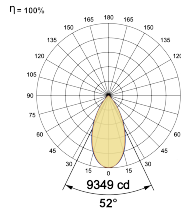

iPro R 168 | 72W

Product Reference

Environment Indoor

Installation Ceiling Recess

Construction & Materials

Housing Extruded Aluminium

Primary Lens PMMA

Primary Reflector -

Secondary Reflector Black Raster - PC, White Raster - PC

Body Finish White, Black, Custom

Diffuser -

Antiglare Baffle -

Thermal Management

Heat Sink Material Extruded Aluminium

Cooling Technique Passive Cooling

Optical System

Beam Direction Fixed

Tilt No

Swivel No

Electrical System

Driven with Constant Current Driver

Input Voltage/Hz 220V- 240V/50-60Hz

Control Gear Included

Mounting Remote

LED Power Watts 60.8W

System Power Watts 69.9W

Operating Voltage V_{in} 220-240 Vac

Power Factor p.f. > 0.95

LED Technology

Binning 3 Step MacAdam

LED Life Time @ L70/B10 >50000 hours

Colour Rendering (CRI) CRI80, CRI90

Led Type SMD

LED Fitted Samsung Mid power LED array 39-42Vdc/1550mA

Controls

Standard Switchable On/Off

Optional DDIM, BTM, CASAMBI, Non Dimmable

Ordering Details

Code Example:	Name	Watt	CCT	CRI	Angle	Finish	Control
	iPro R 168	72W	WW27K	CRI80	52°(WD)	SWH	On/Off

Select one from each column with highlighted values to create the ordering code

NAME	WATT	LUMEN	EFFICACY	CCT	CRI	ANGLE	FINISH	CONTROL
iPro R 168	72W	7549	108	2700K	WW27K	CRI80	52°(WD) 52°(WD)	Non Dimmable On/Off
		7759	111	3000K	WW30K	CRI90	82°(VWD)	Dali Dimmable DDIM
		8178	117	4000K	NW40K			Bluetooth Dimmable BTM
		8318	119	5700K	CW57K			Casambi CBTM
				2700K-5700K	TW			
iPro R 168	72W			WW27K	CRI80	52°(WD)	SWH	On/Off