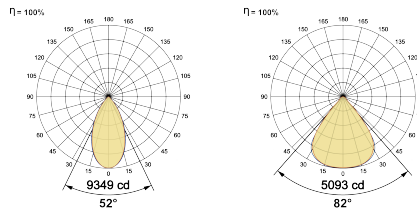

Light Distribution

LED Technology

Binning 3 Step MacAdam

LED Life Time @ L70/B10 >50000 hours

Colour Rendering (CRI) CRI80, CRI90

Led Type SMD

LED Fitted Samsung Mid power LED array 39-42Vdc/1550mA

Controls

Standard Switchable On/Off

Optional DDIM, BTM, CASAMBI, Non Dimmable

Ordering Details

Code Example:	Name	Watt	CCT	CRI	Angle	Finish	Control
	iPro R 168	72W	WW27K	CRI80	52°(WD)	SWH	On/Off

Select one from each column with highlighted values to create the ordering code

NAME	WATT	LUMEN	EFFICACY	CCT	CRI	ANGLE	FINISH	CONTROL
iPro R 168	72W	7549	108	2700K	WW27K	CRI80	52°(WD) 52°(WD)	White SWH
		7759	111	3000K	WW30K	CRI90	82°(VWD)	Black SBL
		8178	117	4000K	NW40K			Custom CSM
		8318	119	5700K	CW57K			
				2700K-5700K	TW			
iPro R 168	72W			WW27K	CRI80	52°(WD)	SWH	On/Off