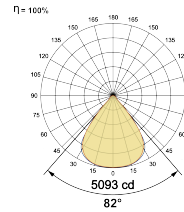

iPro R 168 | 72W

Product Reference

Environment Indoor

Installation Ceiling Recess

Construction & Materials

Housing Extruded Aluminium

Primary Lens PMMA

Primary Reflector -

Secondary Reflector Black Raster - PC, White Raster - PC

Body Finish White, Black, Custom

Diffuser -

Antiglare Baffle -

Thermal Management

Heat Sink Material Extruded Aluminium

Cooling Technique Passive Cooling

Optical System

Beam Direction Fixed

Tilt No

Swivel No

Electrical System

Driven with Constant Current Driver

Input Voltage/Hz 220V- 240V/50-60Hz

Control Gear Included

Mounting Remote

LED Power Watts 60.8W

System Power Watts 69.9W

Operating Voltage V_{in} 220-240 Vac

Power Factor p.f. > 0.95

LED Technology

Binning 3 Step MacAdam

LED Life Time @ L70/B10 >50000 hours

Colour Rendering (CRI) CRI80, CRI90

Led Type SMD

LED Fitted Samsung Mid power LED array 39-42Vdc/1550mA

Controls

Standard Switchable On/Off

Optional DDIM, BTM, CASAMBI, Non Dimmable

Ordering Details

Code Example:	Name	Watt	CCT	CRI	Angle	Finish	Control
	iPro R 168	72W	WW27K	CRI80	52°(WD)	SWH	On/Off

Select one from each column with highlighted values to create the ordering code

NAME	WATT	LUMEN	EFFICACY	CCT	CRI	ANGLE	FINISH	CONTROL
iPro R 168	72W	7549	108	2700K	WW27K	CRI80	52°(WD) 52°(WD)	Non Dimmable On/Off
		7759	111	3000K	WW30K	CRI90	82°(VWD)	Dali Dimmable DDIM
		8178	117	4000K	NW40K			Bluetooth Dimmable BTM
		8318	119	5700K	CW57K			Casambi CBTM
				2700K-5700K	TW			
iPro R 168	72W			WW27K	CRI80	52°(WD)	SWH	On/Off