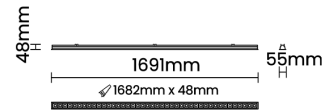

iPro R 168 | 72W

Product Reference

Environment Indoor

Installation Ceiling Recess

Construction & Materials

Housing Extruded Aluminium

Primary Lens PMMA

Primary Reflector -

Secondary Reflector Black Raster - PC, White Raster - PC

Body Finish White, Black, Custom

Diffuser -

Antiglare Baffle -

Thermal Management

Heat Sink Material Extruded Aluminium

Cooling Technique Passive Cooling

Optical System

Beam Direction Fixed

Tilt No

Swivel No

Electrical System

Driven with Constant Current Driver

Input Voltage/Hz 220V- 240V/50-60Hz

Control Gear Included

Mounting Remote

LED Power Watts 60.8W

System Power Watts 69.9W

Operating Voltage V_{in} 220-240 Vac

Power Factor p.f. > 0.95

LED Technology

Binning 3 Step MacAdam

LED Life Time @ L70/B10 >50000 hours

Colour Rendering (CRI) CRI80, CRI90

Led Type SMD

LED Fitted Samsung Mid power LED array 39-42Vdc/1550mA

Controls

Standard Switchable On/Off

Optional DDIM, BTM, CASAMBI, Non Dimmable

Ordering Details

Code Example:	Name	Watt	CCT	CRI	Angle	Finish	Control
	iPro R 168	72W	WW27K	CRI80	52°(WD)	SWH	On/Off

Select one from each column with highlighted values to create the ordering code

NAME	WATT	LUMEN	EFFICACY	CCT	CRI	ANGLE	FINISH	CONTROL
iPro R 168	72W	7549	108	2700K	WW27K	CRI80	52°(WD) 52°(WD)	Non Dimmable On/Off
		7759	111	3000K	WW30K	CRI90	82°(VWD)	Dali Dimmable DDIM
		8178	117	4000K	NW40K			Bluetooth Dimmable BTM
		8318	119	5700K	CW57K			Casambi CBTM
				2700K-5700K	TW			
iPro R 168	72W			WW27K	CRI80	52°(WD)	SWH	On/Off