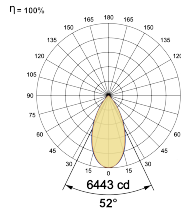

iPro R 168 | 48W

Product Reference

Environment Indoor

Installation Ceiling Recess

Construction & Materials

Housing Extruded Aluminium

Primary Lens PMMA

Primary Reflector -

Secondary Reflector Black Raster - PC, White Raster - PC

Body Finish White, Black, Custom

Diffuser -

Antiglare Baffle -

Thermal Management

Heat Sink Material Extruded Aluminium

Cooling Technique Passive Cooling

Optical System

Beam Direction Fixed

Tilt No

Swivel No

Electrical System

Driven with Constant Current Driver

Input Voltage/Hz 220V- 240V/50-60Hz

Control Gear Included

Mounting Remote

LED Power Watts 40.2W

System Power Watts 46.2W

Operating Voltage V_{in} 220-240 Vac

Power Factor p.f. > 0.95

LED Technology

Binning 3 Step MacAdam

LED Life Time @ L70/B10 >50000 hours

Colour Rendering (CRI) CRI80, CRI90

Led Type SMD

LED Fitted Samsung Mid power LED array 39-42Vdc/1050mA

Controls

Standard Switchable On/Off

Optional DDIM, BTM, CASAMBI, Non Dimmable

Ordering Details

Code Example:	Name	Watt	CCT	CRI	Angle	Finish	Control
	iPro R 168	48W	WW27K	CRI80	52°(WD)	SWH	On/Off

Select one from each column with highlighted values to create the ordering code

NAME	WATT	LUMEN	EFFICACY	CCT	CRI	ANGLE	FINISH	CONTROL	
iPro R 168	48W	5221	113	2700K	WW27K	CRI80	52°(WD) 52°(WD)	Non Dimmable On/Off	
		5359	116	3000K	WW30K	CRI90	82°(VWD)	Dali Dimmable DDIM	
		5636	122	4000K	NW40K			Bluetooth Dimmable BTM	
		5729	124	5700K	CW57K			Casambi CBTM	
					2700K-5700K	TW			
iPro R 168	48W			WW27K	CRI80	52°(WD)	SWH	On/Off