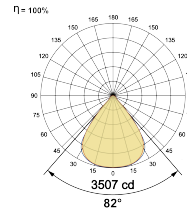

iPro R 168 | 48W

Product Reference

Environment Indoor

Installation Ceiling Recess

Construction & Materials

Housing Extruded Aluminium

Primary Lens PMMA

Primary Reflector -

Secondary Reflector Black Raster - PC, White Raster - PC

Body Finish White, Black, Custom

Diffuser -

Antiglare Baffle -

Thermal Management

Heat Sink Material Extruded Aluminium

Cooling Technique Passive Cooling

Optical System

Beam Direction Fixed

Tilt No

Swivel No

Electrical System

Driven with Constant Current Driver

Input Voltage/Hz 220V- 240V/50-60Hz

Control Gear Included

Mounting Remote

LED Power Watts 40.2W

System Power Watts 46.2W

Operating Voltage V_{in} 220-240 Vac

Power Factor p.f. > 0.95

LED Technology

Binning 3 Step MacAdam

LED Life Time @ L70/B10 >50000 hours

Colour Rendering (CRI) CRI80, CRI90

Led Type SMD

LED Fitted Samsung Mid power LED array 39-42Vdc/1050mA

Controls

Standard Switchable On/Off

Optional DDIM, BTM, CASAMBI, Non Dimmable

Ordering Details

Code Example:	Name	Watt	CCT	CRI	Angle	Finish	Control
	iPro R 168	48W	WW27K	CRI80	52°(WD)	SWH	On/Off

Select one from each column with highlighted values to create the ordering code

NAME	WATT	LUMEN	EFFICACY	CCT	CRI	ANGLE	FINISH	CONTROL	
iPro R 168	48W	5221	113	2700K	WW27K	CRI80	52°(WD) 52°(WD)	Non Dimmable On/Off	
		5359	116	3000K	WW30K	CRI90	82°(VWD)	Dali Dimmable DDIM	
		5636	122	4000K	NW40K			Bluetooth Dimmable BTM	
		5729	124	5700K	CW57K			Casambi CBTM	
					2700K-5700K	TW			
iPro R 168	48W			WW27K	CRI80	52°(WD)	SWH	On/Off