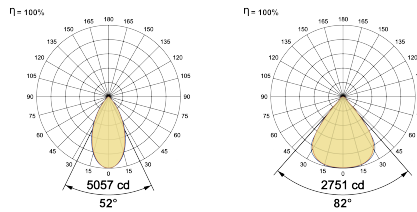

Light Distribution

LED Technology

Binning 3 Step MacAdam

LED Life Time @ L70/B10 >50000 hours

Colour Rendering (CRI) CRI80, CRI90

Led Type SMD

LED Fitted Samsung Mid power LED array 39-42Vdc/750mA

Controls

Standard Switchable On/Off

Optional DDIM, BTM, CASAMBI, Non Dimmable

Ordering Details

Code Example:	Name	Watt	CCT	CRI	Angle	Finish	Control
	iPro R 168	36W	WW27K	CRI80	52°(WD)	SWH	On/Off

Select one from each column with highlighted values to create the ordering code

NAME	WATT	LUMEN	EFFICACY	CCT	CRI	ANGLE	FINISH	CONTROL	
iPro R 168	36W	4072	116	2700K	WW27K	CRI80	52°(WD) 52°(WD)	Non Dimmable On/Off	
		4212	120	3000K	WW30K	CRI90	82°(VWD)	Dali Dimmable DDIM	
		4423	126	4000K	NW40K			Bluetooth Dimmable BTM	
		4493	128	5700K	CW57K			Casambi CBTM	
					2700K-5700K	TW			
iPro R 168	36W			WW27K	CRI80	52°(WD)	SWH	On/Off