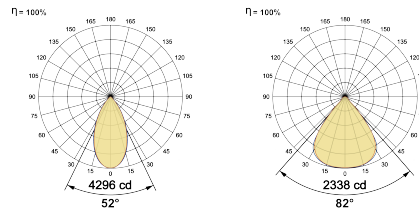

LED Technology

Binning 3 Step MacAdam

LED Life Time @ L70/B10 >50000 hours

Colour Rendering (CRI) CRI80, CRI90

Led Type SMD

LED Fitted Samsung Mid power LED array 39-42Vdc/700mA

Controls

Standard Switchable On/Off

Optional DDIM, BTTM, CASAMBI, Non Dimmable