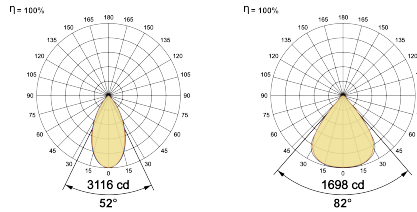

iPro R 56 | 24W

Product Reference

Environment Indoor

Installation Ceiling Recess

Construction & Materials

Housing Extruded Aluminium

Primary Lens PMMA

Primary Reflector -

Secondary Reflector Black Raster - PC, White Raster - PC

Body Finish White, Black, Custom

Diffuser -

Antiglare Baffle -

Thermal Management

Heat Sink Material Extruded Aluminium

Cooling Technique Passive Cooling

Optical System

Beam Direction Fixed

Tilt No

Swivel No

Electrical System

Driven with Constant Current Driver

Input Voltage/Hz 220V- 240V/50-60Hz

Control Gear Included

Mounting Remote

LED Power Watts 20.3

System Power Watts 23.3W

Operating Voltage V_{in} 220-240 Vac

Power Factor p.f. > 0.95

LED Technology

Binning 3 Step MacAdam

LED Life Time @ L70/B10 >50000 hours

Colour Rendering (CRI) CRI80, CRI90

Led Type SMD

LED Fitted Samsung Mid power LED array 39-42Vdc/500mA

Controls

Standard Switchable On/Off

Optional DDIM, BTM, CASAMBI, Non Dimmable

Ordering Details

Code Example:	Name	Watt	CCT	CRI	Angle	Finish	Control
	iPro R 56	24W	WW27K	CRI80	52°(WD)	SWH	On/Off

Select one from each column with highlighted values to create the ordering code

NAME	WATT	LUMEN	EFFICACY	CCT	CRI	ANGLE	FINISH	CONTROL	
iPro R 56	24W	2516	108	2700K	WW27K	CRI80	52°(WD) 52°(WD)	Non Dimmable On/Off	
		2586	111	3000K	WW30K	CRI90	82°(VWD)	Dali Dimmable DDIM	
		2726	117	4000K	NW40K			Bluetooth Dimmable BTM	
		2773	119	5700K	CW57K			Casambi CBTM	
					2700K-5700K	TW			
iPro R 56	24W			WW27K	CRI80	52°(WD)	SWH	On/Off