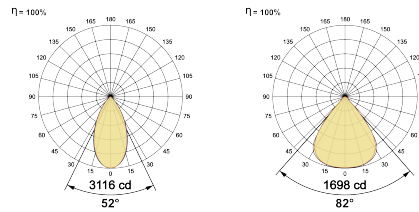

Light Distribution

LED Technology

Binning 3 Step MacAdam

LED Life Time @ L70/B10 >50000 hours

Colour Rendering (CRI) CRI80, CRI90

Led Type SMD

LED Fitted Samsung Mid power LED array 39-42Vdc/500mA

Controls

Standard Switchable On/Off

Optional DDIM, BTTM, CASAMBI, Non Dimmable