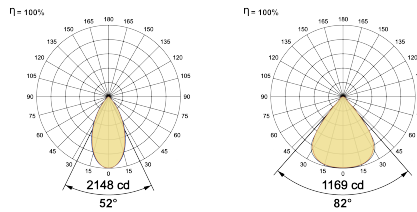

LED Technology

Binning 3 Step MacAdam

LED Life Time @ L70/B10 >50000 hours

Colour Rendering (CRI) CRI80, CRI90

Led Type SMD

LED Fitted Samsung Mid power LED array 39-42Vdc/350mA

Controls

Standard Switchable On/Off

Optional DDIM, BTM, CASAMBI, Non Dimmable

Ordering Details

Code Example:	Name	Watt	CCT	CRI	Angle	Finish	Control
	iPro R 56	16W	WW27K	CRI80	52°(WD)	SWH	On/Off

Select one from each column with highlighted values to create the ordering code

NAME	WATT	LUMEN	EFFICACY	CCT	CRI	ANGLE	FINISH	CONTROL	
iPro R 56	16W	1740	113	2700K	WW27K	CRI80	52°(WD) 52°(WD)	Non Dimmable On/Off	
		1786	116	3000K	WW30K	CRI90	82°(VWD)	Dali Dimmable DDIM	
		1879	122	4000K	NW40K			Bluetooth Dimmable BTM	
		1910	124	5700K	CW57K			Casambi CBTM	
					2700K-5700K	TW			
iPro R 56	16W			WW27K	CRI80	52°(WD)	SWH	On/Off