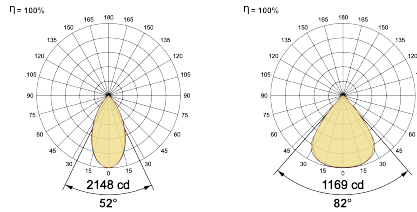

iPro R 56 | 16W

Product Reference

Environment Indoor

Installation Ceiling Recess

Construction & Materials

Housing Extruded Aluminium

Primary Lens PMMA

Primary Reflector -

Secondary Reflector Black Raster - PC, White Raster - PC

Body Finish White, Black, Custom

Diffuser -

Antiglare Baffle -

Thermal Management

Heat Sink Material Extruded Aluminium

Cooling Technique Passive Cooling

Optical System

Beam Direction Fixed

Tilt No

Swivel No

Electrical System

Driven with Constant Current Driver

Input Voltage/Hz 220V- 240V/50-60Hz

Control Gear Included

Mounting Remote

LED Power Watts 13.4W

System Power Watts 15.4W

Operating Voltage Vin 220-240 Vac

Power Factor p.f. > 0.95

Ordering Details

Code Example:	Name	Watt	CCT	CRI	Angle	Finish	Control
	iPro R 56	16W	WW27K	CRI80	52°(WD)	SWH	On/Off

Select one from each column with highlighted values to create the ordering code

NAME	WATT	LUMEN	EFFICACY	CCT	CRI	ANGLE	FINISH	CONTROL
iPro R 56	16W	1740	113	2700K	WW27K	CRI80	52°(WD) 52°(WD)	Non Dimmable On/Off
		1786	116	3000K	WW30K	CRI90	82°(VWD)	Dali Dimmable DDIM
		1879	122	4000K	NW40K			Bluetooth Dimmable BTTM
		1910	124	5700K	CW57K			Casambi CBTM
				2700K-5700K	TW			
iPro R 56	16W			WW27K	CRI80	52°(WD)	SWH	On/Off

LED Technology

Binning 3 Step MacAdam

LED Life Time @ L70/B10 >50000 hours

Colour Rendering (CRI) CRI80, CRI90

Led Type SMD

LED Fitted Samsung Mid power LED array 39-42Vdc/350mA

Controls

Standard Switchable On/Off

Optional DDIM, BTTM, CASAMBI, Non Dimmable