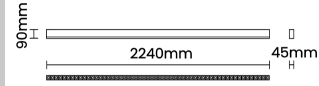

iPro S 224 | 64W

Product Reference

Environment Indoor

Installation Ceiling Surface

Construction & Materials

Housing Extruded Aluminium

Primary Lens PMMA

Primary Reflector -

Secondary Reflector Black Raster - PC, White Raster - PC

Body Finish White, Black, Custom

Diffuser -

Antiglare Baffle -

Thermal Management

Heat Sink Material Extruded Aluminium

Cooling Technique Passive Cooling

Optical System

Beam Direction Fixed

Tilt No

Swivel No

Electrical System

Driven with Constant Current Driver

Input Voltage/Hz 220V- 240V/50-60Hz

Control Gear Included

Mounting Integral

LED Power Watts 53.6W

System Power Watts 61.6W

Operating Voltage Vin 220-240 Vac

Power Factor p.f. > 0.95