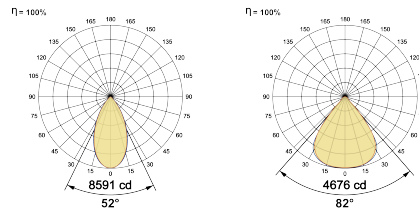

Light Distribution