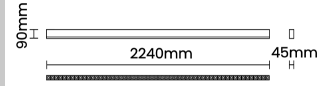

iPro S 224 | 48W

Product Reference

Environment Indoor

Installation Ceiling Surface

Construction & Materials

Housing Extruded Aluminium

Primary Lens PMMA

Primary Reflector -

Secondary Reflector Black Raster - PC, White Raster - PC

Body Finish White, Black, Custom

Diffuser -

Antiglare Baffle -

Thermal Management

Heat Sink Material Extruded Aluminium

Cooling Technique Passive Cooling

Optical System

Beam Direction Fixed

Tilt No

Swivel No

Electrical System

Driven with Constant Current Driver

Input Voltage/Hz 220V- 240V/50-60Hz

Control Gear Included

Mounting Integral

LED Power Watts 40.7W

System Power Watts 46.8W

Operating Voltage Vin 220-240 Vac

Power Factor p.f. > 0.95