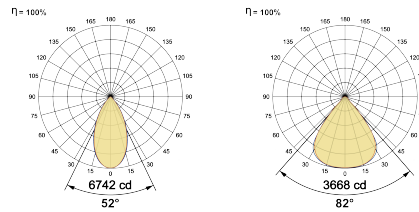

Light Distribution

LED Technology

Binning 3 Step MacAdam

LED Life Time @ L70/B10 >50000 hours

Colour Rendering (CRI) CRI80, CRI90

Led Type SMD

LED Fitted Samsung Mid power LED array 39-42Vdc/1050mA

Controls

Standard Switchable On/Off

Optional DDIM, CASAMBI, Non Dimmable

Ordering Details

Code Example:	Name	Watt	CCT	CRI	Angle	Finish	Control
	iPro S 224	48W	WW27K	CRI80	52°(WD)	SWH	On/Off

Select one from each column with highlighted values to create the ordering code

NAME	WATT	LUMEN	EFFICACY	CCT		CRI	ANGLE		FINISH		CONTROL			
iPro S 224	48W	5429	116	2700K	WW27K	CRI80	52°(WD)	52°(WD)	White	SWH	Non Dimmable	On/Off		
		5616	120	3000K	WW30K	CRI90	82°(VWD)		Black	SBL	Dali Dimmable	DDIM		
		5897	126	4000K	NW40K				Custom	CSM	Casambi	CBTM		
		5990	128	5700K	CW57K									
						2700K-5700K	TW							
iPro S 224	48W			WW27K		CRI80	52°(WD)		SWH		On/Off