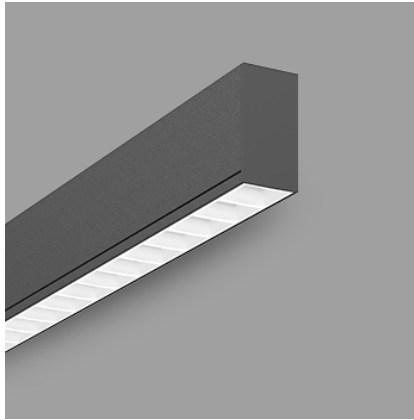

# iPro S 168 | 36W

**Product Reference**  
 Environment Indoor  
 Installation Ceiling Surface

**Construction & Materials**  
 Housing Extruded Aluminium  
 Primary Lens PMMA  
 Primary Reflector -  
 Secondary Reflector Black Raster – PC, White Raster – PC  
 Body Finish White, Black, Custom  
 Diffuser -  
 Antiglare Baffle -

**Thermal Management**  
 Heat Sink Material Extruded Aluminium  
 Cooling Technique Passive Cooling

**Optical System**  
 Beam Direction Fixed  
 Tilt No  
 Swivel No

**Electrical System**  
 Driven with Constant Current Driver  
 Input Voltage/Hz 220V- 240V/50-60Hz  
 Control Gear Included  
 Mounting Integral  
 LED Power Watts 30.5W  
 System Power Watts 35.1W  
 Operating Voltage Vin 220-240 Vac  
 Power Factor p.f. > 0.95