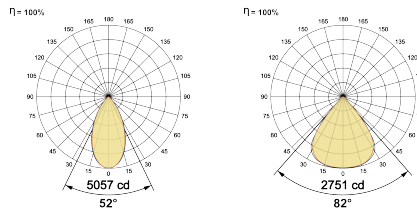

LED Technology

Binning 3 Step MacAdam
LED Life Time @ L70/B10 >50000 hours
Colour Rendering (CRI) CRI80, CRI90
Led Type SMD
LED Fitted Samsung Mid power LED array 39-42Vdc/750mA

Controls

Standard Switchable On/Off
Optional DDIM, CASAMBI, Non Dimmable