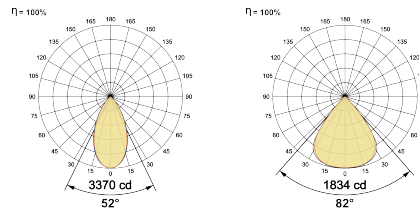

Light Distribution

LED Technology

Binning 3 Step MacAdam

LED Life Time @ L80/B10 >50000 hours

Colour Rendering (CRI) CRI80, CRI90

Led Type SMD

LED Fitted Osram/Samsung Mid power LED array 39-42Vdc/500mA

Controls

Standard Switchable On/Off

Optional DDIM, CASAMBI, Non Dimmable