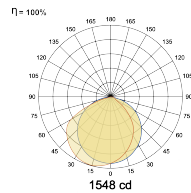

LED Power Watts 46.6W

System Power Watts 53.6W

Operating Voltage Vin 220-240 Vac

Power Factor p.f. > 0.95

Light Distribution

LED Technology

Binning 3 Step MacAdam

LED Life Time @ L70/B10 >50000 hours

Colour Rendering (CRI) CRI80,CRI90

Led Type SMD mid power

LED Fitted Samsung Mid power LED array 34-36Vdc/1400mA

Controls

Standard Switchable On/Off

Optional DDIM,BTTM,CASAMBI,Non Dimmable

Ordering Details

Code Example:	Name	Watt	CCT	CRI	Angle	Finish	Control
	iSoft Wash R 224	56W	WW27K	CRI80		SWH	On/Off