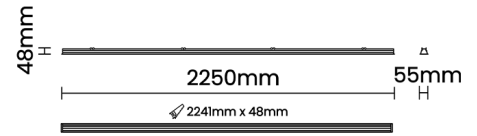

iSoft Wash R 224 | 56W

Product Reference

Environment Indoor

Installation Ceiling Recess

Construction & Materials

Housing Extruded Aluminium

Primary Lens -

Primary Reflector -

Secondary Reflector -

Body Finish White,Black,Custom

Diffuser Opal PC

Antiglare Baffle -

Thermal Management

Heat Sink Material Extruded Aluminium

Cooling Technique Passive Cooling

Optical System

Beam Direction Fixed Asymmetric

Tilt No

Swivel No

Electrical System

Driven with Constant Current Driver

Input Voltage/Hz 220V- 240V/50-60Hz

Control Gear Included

Mounting Remote

LED Power Watts 46.6W

System Power Watts 53.6W

Operating Voltage Vin 220-240 Vac

Power Factor p.f. > 0.95