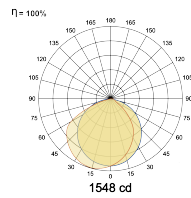

iSoft Wash R 224 | 56W

Product Reference

Environment Indoor

Installation Ceiling Recess

Construction & Materials

Housing Extruded Aluminium

Primary Lens -

Primary Reflector -

Secondary Reflector -

Body Finish White,Black,Custom

Diffuser Opal PC

Antiglare Baffle -

Thermal Management

Heat Sink Material Extruded Aluminium

Cooling Technique Passive Cooling

Optical System

Beam Direction Fixed Asymmetric

Tilt No

Swivel No

Electrical System

Driven with Constant Current Driver

Input Voltage/Hz 220V- 240V/50-60Hz

Control Gear Included

Mounting Remote

LED Power Watts 46.6W

System Power Watts 53.6W

Operating Voltage Vin 220-240 Vac

Power Factor p.f. > 0.95

LED Technology

Binning 3 Step MacAdam

LED Life Time @ L70/B10 >50000 hours

Colour Rendering (CRI) CRI80,CRI90

Led Type SMD mid power

LED Fitted Samsung Mid power LED array 34-36Vdc/1400mA

Controls

Standard Switchable On/Off

Optional DDIM,BTTM,CASAMBI,Non Dimmable

Ordering Details

Code Example:	Name	Watt	CCT	CRI	Angle	Finish	Control
	iSoft Wash R 224	56W	WW27K	CRI80		SWH	On/Off

Select one from each column with highlighted values to create the ordering code

NAME	WATT	LUMEN	EFFICACY	CCT	CRI	ANGLE	FINISH	CONTROL
iSoft Wash R 224	56W	3966	74	2700K WW27K	CRI80		White SWH	Non Dimmable On/Off
		4074	76	3000K WW30K	CRI90		Black SBL	Dali Dimmable DDIM
		4288	80	4000K NW40K			Custom CSM	Bluetooth Dimmable BTTM
		4395	82	5700K CW57K				Casambi CBTM
iSoft Wash R 224	56W			WW27K	CRI80		SWH	On/Off