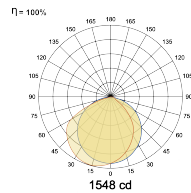

LED Power Watts 46.6W

System Power Watts 53.6W

Operating Voltage Vin 220-240 Vac

Power Factor p.f. > 0.95

Light Distribution

LED Technology

Binning 3 Step MacAdam

LED Life Time @ L80/B10 >50000 hours