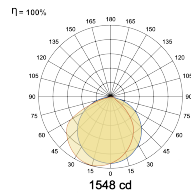

Light Distribution

LED Technology

Binning 3 Step MacAdam

LED Life Time @ L70/B10 >50000 hours

Colour Rendering (CRI) CRI80,CRI90

Led Type SMD mid power

LED Fitted Samsung Mid power LED array 34-36Vdc/1400mA

Controls

Standard Switchable On/Off

Optional DDIM,BTTM,CASAMBI,Non Dimmable

Ordering Details

Code Example:	Name	Watt	CCT	CRI	Angle	Finish	Control
	iSoft Wash R 224	56W	WW27K	CRI80		SWH	On/Off

Select one from each column with highlighted values to create the ordering code

NAME	WATT	LUMEN	EFFICACY	CCT	CRI	ANGLE	FINISH	CONTROL
iSoft Wash R 224	56W	3966	74	2700K WW27K	CRI80		White SWH	Non Dimmable On/Off
		4074	76	3000K WW30K	CRI90		Black SBL	Dali Dimmable DDIM
		4288	80	4000K NW40K			Custom CSM	Bluetooth Dimmable BTTM
		4395	82	5700K CW57K				Casambi CBTM
iSoft Wash R 224	56W			WW27K	CRI80		SWH	On/Off