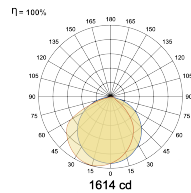

LED Power Watts 51.2W

System Power Watts 58.8W

Operating Voltage Vin 220-240 Vac

Power Factor p.f. > 0.95

Light Distribution

LED Technology

Binning 3 Step MacAdam

LED Life Time @ L70/B10 >50000 hours

Colour Rendering (CRI) CRI80,CRI90

Led Type SMD mid power

LED Fitted Samsung Mid power LED array 34-36Vdc/1550mA

Controls

Standard Switchable On/Off

Optional DDIM,BTMM,CASAMBI,Non Dimmable

Ordering Details

Code Example:	Name	Watt	CCT	CRI	Angle	Finish	Control
	iSoft Wash R 168	60W	WW27K	CRI80		SWH	On/Off