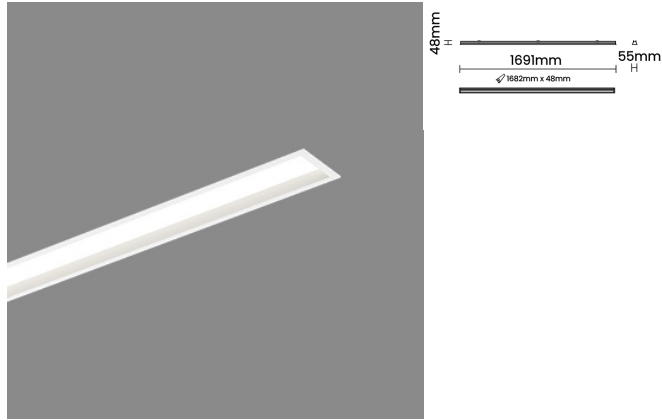

iSoft Wash R 168 | 60W

Product Reference

Environment Indoor

Installation Ceiling Recess

Construction & Materials

Housing Extruded Aluminium

Primary Lens -

Primary Reflector -

Secondary Reflector -

Body Finish White,Black,Custom

Diffuser Opal PC

Antiglare Baffle -

Thermal Management

Heat Sink Material Extruded Aluminium

Cooling Technique Passive Cooling

Optical System

Beam Direction Fixed Asymmetric

Tilt No

Swivel No

Electrical System

Driven with Constant Current Driver

Input Voltage/Hz 220V- 240V/50-60Hz

Control Gear Included

Mounting Remote

LED Power Watts 51.2W

System Power Watts 58.8W

Operating Voltage Vin 220-240 Vac

Power Factor p.f. > 0.95

Light Distribution

LED Technology

Binning 3 Step MacAdam

LED Life Time @ L70/B10 >50000 hours

Colour Rendering (CRI) CRI80,CRI90

Led Type SMD mid power

LED Fitted Samsung Mid power LED array 34-36Vdc/1550mA

Controls

Standard Switchable On/Off

Optional DDIM,BTMM,CASAMBI,Non Dimmable

Ordering Details

Code Example:	Name	Watt	CCT	CRI	Angle	Finish	Control
	iSoft Wash R 168	60W	WW27K	CRI80		SWH	On/Off

Select one from each column with highlighted values to create the ordering code

NAME	WATT	LUMEN	EFFICACY	CCT	CRI	ANGLE	FINISH	CONTROL	
iSoft Wash R 168	60W	4116	70	2700K	WW27K	CRI80	White	Non Dimmable	On/Off
		4234	72	3000K	WW30K	CRI90	Black	Dali Dimmable	DDIM
		4469	76	4000K	NW40K		Custom	Bluetooth Dimmable	BTMM
		4586	78	5700K	CW57K			Casambi	CBTM
iSoft Wash R 168	60W			WW27K	CRI80		SWH	On/Off