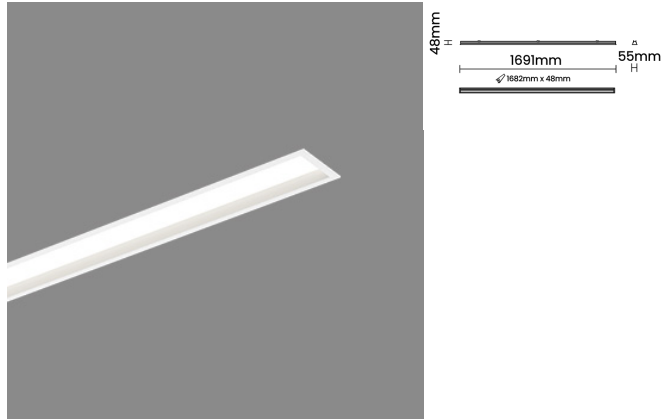

iSoft Wash R 168 | 42W

Product Reference

Environment Indoor

Installation Ceiling Recess

Construction & Materials

Housing Extruded Aluminium

Primary Lens -

Primary Reflector -

Secondary Reflector -

Body Finish White,Black,Custom

Diffuser Opal PC

Antiglare Baffle -

Thermal Management

Heat Sink Material Extruded Aluminium

Cooling Technique Passive Cooling

Optical System

Beam Direction Fixed Asymmetric

Tilt No

Swivel No

Electrical System

Driven with Constant Current Driver

Input Voltage/Hz 220V- 240V/50-60Hz

Control Gear Included

Mounting Remote

LED Power Watts 35.0W

System Power Watts 40.2W

Operating Voltage Vin 220-240 Vac

Power Factor p.f. > 0.95

Light Distribution

LED Technology

Binning 3 Step MacAdam

LED Life Time @ L70/B10 >50000 hours

Colour Rendering (CRI) CRI80,CRI90

Led Type SMD mid power

LED Fitted Samsung Mid power LED array 34-36Vdc/1050mA

Controls

Standard Switchable On/Off

Optional DDIM,BTMM,CASAMBI,Non Dimmable

Ordering Details

Code Example:	Name	Watt	CCT	CRI	Angle	Finish	Control
	iSoft Wash R 168	42W	WW27K	CRI80		SWH	On/Off

Select one from each column with highlighted values to create the ordering code

NAME	WATT	LUMEN	EFFICACY	CCT	CRI	ANGLE	FINISH	CONTROL
iSoft Wash R 168	42W	2975	74	2700K WW27K	CRI80		White SWH	Non Dimmable On/Off
		3055	76	3000K WW30K	CRI90		Black SBL	Dali Dimmable DDIM
		3216	80	4000K NW40K			Custom CSM	Bluetooth Dimmable BTMM
		3296	82	5700K CW57K				Casambi CBTM
iSoft Wash R 168	42W			WW27K	CRI80		SWH	On/Off