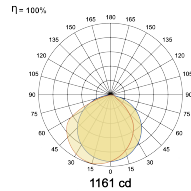

LED Power Watts 35.0W

System Power Watts 40.2W

Operating Voltage Vin 220-240 Vac

Power Factor p.f. > 0.95

Light Distribution

LED Technology

Binning 3 Step MacAdam

LED Life Time @ L70/B10 >50000 hours

Colour Rendering (CRI) CRI80,CRI90

Led Type SMD mid power

LED Fitted Samsung Mid power LED array 34-36Vdc/1050mA

Controls

Standard Switchable On/Off

Optional DDIM,BTMM,CASAMBI,Non Dimmable

Ordering Details

Code Example:	Name	Watt	CCT	CRI	Angle	Finish	Control
	iSoft Wash R 168	42W	WW27K	CRI80		SWH	On/Off