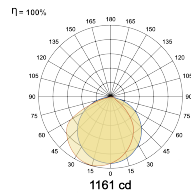

LED Technology

Binning 3 Step MacAdam

LED Life Time @ L70/B10 >50000 hours

Colour Rendering (CRI) CRI80,CRI90

Led Type SMD mid power

LED Fitted Samsung Mid power LED array 34-36Vdc/1050mA

Controls

Standard Switchable On/Off

Optional DDIM,BTTM,CASAMBI,Non Dimmable