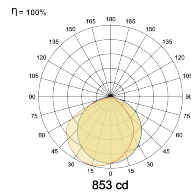

LED Technology

Binning 3 Step MacAdam

LED Life Time @ L70/B10 >50000 hours

Colour Rendering (CRI) CRI80,CRI90

Led Type SMD mid power

LED Fitted Samsung Mid power LED array 34-36Vdc/750mA

Controls

Standard Switchable On/Off

Optional DDIM,BTTM,CASAMBI,Non Dimmable

Ordering Details

Code Example:	Name	Watt	CCT	CRI	Angle	Finish	Control
	iSoft Wash R 168	30W	WW27K	CRI80		SWH	On/Off

Select one from each column with highlighted values to create the ordering code

NAME	WATT	LUMEN	EFFICACY	CCT	CRI	ANGLE	FINISH	CONTROL	
iSoft Wash R 168	30W	2189	76	2700K	WW27K	CRI80	White	Non Dimmable	On/Off
		2246	78	3000K	WW30K	CRI90	Black	Dali Dimmable	DDIM
		2362	82	4000K	NW40K		Custom	Bluetooth Dimmable	BTTM
		2419	84	5700K	CW57K			Casambi	CBTM
iSoft Wash R 168	30W			WW27K	CRI80		SWH	On/Off