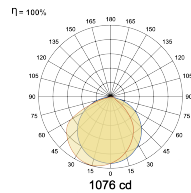

Light Distribution

LED Technology

Binning 3 Step MacAdam

LED Life Time @ L70/B10 >50000 hours

Colour Rendering (CRI) CRI80,CRI90

Led Type SMD mid power

LED Fitted Samsung Mid power LED array 34-36Vdc/1000mA

Controls

Standard Switchable On/Off

Optional DDIM,BTTM,CASAMBI,Non Dimmable

Ordering Details

Code Example:	Name	Watt	CCT	CRI	Angle	Finish	Control
	iSoft Wash R 112	40W	WW27K	CRI80		SWH	On/Off

Select one from each column with highlighted values to create the ordering code

NAME	WATT	LUMEN	EFFICACY	CCT	CRI	ANGLE	FINISH	CONTROL	
iSoft Wash R 112	40W	2744	70	2700K	WW27K	CRI80	White	Non Dimmable	On/Off
		2822	72	3000K	WW30K	CRI90	Black	Dali Dimmable	DDIM
		2979	76	4000K	NW40K		Custom	Bluetooth Dimmable	BTTM
		3058	78	5700K	CW57K			Casambi	CBTM
iSoft Wash R 112	40W			WW27K	CRI80		SWH	On/Off