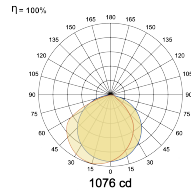

Light Distribution

LED Technology

Binning 3 Step MacAdam

LED Life Time @ L80/B10 >50000 hours

Colour Rendering (CRI) CRI80,CRI90

Led Type SMD mid power

LED Fitted Osram/Samsung Mid power LED array 34-36Vdc/1000mA

Controls

Standard Switchable On/Off

Optional DDIM,BTTM,CASAMBI,Non Dimmable

Ordering Details

Code Example:	Name	Watt	CCT	CRI	Angle	Finish	Control
	iSoft Wash R 112	40W	WW27K	CRI80		SWH	On/Off

Select one from each column with highlighted values to create the ordering code

NAME	WATT	LUMEN	EFFICACY	CCT	CRI	ANGLE	FINISH	CONTROL	
iSoft Wash R 112	40W	2744	70	2700K	WW27K	CRI80	White	Non Dimmable	On/Off
		2822	72	3000K	WW30K	CRI90	Black	Dali Dimmable	DDIM
		2979	76	4000K	NW40K		Custom	Bluetooth Dimmable	BTTM
		3058	78	5700K	CW57K			Casambi	CBTM
iSoft Wash R 112	40W			WW27K	CRI80		SWH	On/Off