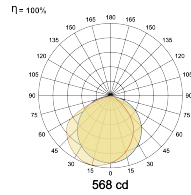

iSoft Wash R 112 | 20W

Product Reference

Environment Indoor

Installation Ceiling Recess

Construction & Materials

Housing Extruded Aluminium

Primary Lens -

Primary Reflector -

Secondary Reflector -

Body Finish White,Black,Custom

Diffuser Opal PC

Antiglare Baffle -

Thermal Management

Heat Sink Material Extruded Aluminium

Cooling Technique Passive Cooling

Optical System

Beam Direction Fixed Asymmetric

Tilt No

Swivel No

Electrical System

Driven with Constant Current Driver

Input Voltage/Hz 220V- 240V/50-60Hz

Control Gear Included

Mounting Remote

LED Power Watts 16.7W

System Power Watts 19.2W

Operating Voltage Vin 220-240 Vac

Power Factor p.f. > 0.95

LED Technology

Binning 3 Step MacAdam

LED Life Time @ L70/B10 >50000 hours

Colour Rendering (CRI) CRI80,CRI90

Led Type SMD mid power

LED Fitted Samsung Mid power LED array 34-36Vdc/500mA

Controls

Standard Switchable On/Off

Optional DDIM,BTTM,CASAMBI,Non Dimmable

Ordering Details

Code Example:	Name	Watt	CCT	CRI	Angle	Finish	Control
	iSoft Wash R 112	20W	WW27K	CRI80		SWH	On/Off

Select one from each column with highlighted values to create the ordering code

NAME	WATT	LUMEN	EFFICACY	CCT	CRI	ANGLE	FINISH	CONTROL	
iSoft Wash R 112	20W	1459	76	2700K	WW27K	CRI80	White	Non Dimmable	On/Off
		1498	78	3000K	WW30K	CRI90	Black	Dali Dimmable	DDIM
		1574	82	4000K	NW40K		Custom	Bluetooth Dimmable	BTTM
		1613	84	5700K	CW57K			Casambi	CBTM
iSoft Wash R 112	20W			WW27K	CRI80		SWH	On/Off