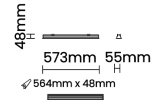

iSoft Wash R 56 | 20W

Product Reference

Environment Indoor

Installation Ceiling Recess

Construction & Materials

Housing Extruded Aluminium

Primary Lens -

Primary Reflector -

Secondary Reflector -

Body Finish White,Black,Custom

Diffuser Opal PC

Antiglare Baffle -

Thermal Management

Heat Sink Material Extruded Aluminium

Cooling Technique Passive Cooling

Optical System

Beam Direction Fixed Asymmetric

Tilt No

Swivel No

Electrical System

Driven with Constant Current Driver

Input Voltage/Hz 220V- 240V/50-60Hz

Control Gear Included

Mounting Remote

LED Power Watts 17.1W

System Power Watts 19.6W

Operating Voltage Vin 220-240 Vac

Power Factor p.f. > 0.95

LED Technology

Binning 3 Step MacAdam

LED Life Time @ L70/B10 >50000 hours

Colour Rendering (CRI) CRI80,CRI90

Led Type SMD mid power

LED Fitted Samsung Mid power LED array 34-36Vdc/500mA

Controls

Standard Switchable On/Off

Optional DDIM,BTTM,CASAMBI,Non Dimmable

Ordering Details

Code Example:	Name	Watt	CCT	CRI	Angle	Finish	Control
	iSoft Wash R 56	20W	WW27K	CRI80		SWH	On/Off

Select one from each column with highlighted values to create the ordering code

NAME	WATT	LUMEN	EFFICACY	CCT	CRI	ANGLE	FINISH	CONTROL	
iSoft Wash R 56	20W	1372	70	2700K	WW27K	CRI80	White	Non Dimmable	On/Off
		1411	72	3000K	WW30K	CRI90	Black	Dali Dimmable	DDIM
		1490	76	4000K	NW40K		Custom	Bluetooth Dimmable	BTTM
		1529	78	5700K	CW57K			Casambi	CBTM
iSoft Wash R 56	20W			WW27K	CRI80		SWH	On/Off