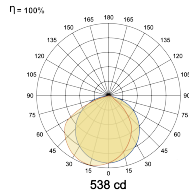

iSoft Wash R 56 | 20W

Product Reference

Environment Indoor

Installation Ceiling Recess

Construction & Materials

Housing Extruded Aluminium

Primary Lens -

Primary Reflector -

Secondary Reflector -

Body Finish White,Black,Custom

Diffuser Opal PC

Antiglare Baffle -

Thermal Management

Heat Sink Material Extruded Aluminium

Cooling Technique Passive Cooling

Optical System

Beam Direction Fixed Asymmetric

Tilt No

Swivel No

Electrical System

Driven with Constant Current Driver

Input Voltage/Hz 220V- 240V/50-60Hz

Control Gear Included

Mounting Remote

LED Power Watts 17.1W

System Power Watts 19.6W

Operating Voltage Vin 220-240 Vac

Power Factor p.f. > 0.95

LED Technology

Binning 3 Step MacAdam

LED Life Time @ L70/B10 >50000 hours

Colour Rendering (CRI) CRI80,CRI90

Led Type SMD mid power

LED Fitted Samsung Mid power LED array 34-36Vdc/500mA

Controls

Standard Switchable On/Off

Optional DDIM,BTTM,CASAMBI,Non Dimmable

Ordering Details

Code Example:	Name	Watt	CCT	CRI	Angle	Finish	Control
	iSoft Wash R 56	20W	WW27K	CRI80		SWH	On/Off

Select one from each column with highlighted values to create the ordering code

NAME	WATT	LUMEN	EFFICACY	CCT	CRI	ANGLE	FINISH	CONTROL	
iSoft Wash R 56	20W	1372	70	2700K	WW27K	CRI80	White	Non Dimmable	On/Off
		1411	72	3000K	WW30K	CRI90	Black	Dali Dimmable	DDIM
		1490	76	4000K	NW40K		Custom	Bluetooth Dimmable	BTTM
		1529	78	5700K	CW57K			Casambi	CBTM
iSoft Wash R 56	20W			WW27K	CRI80		SWH	On/Off