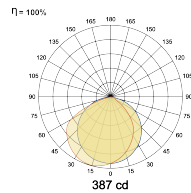

LED Power Watts 11.7W

System Power Watts 13.4W

Operating Voltage Vin 220-240 Vac

Power Factor p.f. > 0.95

Light Distribution

LED Technology

Binning 3 Step MacAdam

LED Life Time @ L80/B10 >50000 hours