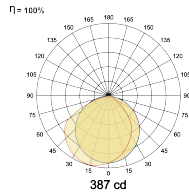

LED Power Watts 11.7W

System Power Watts 13.4W

Operating Voltage Vin 220-240 Vac

Power Factor p.f. > 0.95

48mm
 573mm 55mm
 ∅564mm x 48mm

LED Technology

Binning 3 Step MacAdam

LED Life Time @ L70/B10 >50000 hours