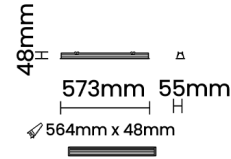

iSoft Wash R 56 | 14W

Product Reference

Environment Indoor

Installation Ceiling Recess

Construction & Materials

Housing Extruded Aluminium

Primary Lens -

Primary Reflector -

Secondary Reflector -

Body Finish White,Black,Custom

Diffuser Opal PC

Antiglare Baffle -

Thermal Management

Heat Sink Material Extruded Aluminium

Cooling Technique Passive Cooling

Optical System

Beam Direction Fixed Asymmetric

Tilt No

Swivel No

Electrical System

Driven with Constant Current Driver

Input Voltage/Hz 220V- 240V/50-60Hz

Control Gear Included

Mounting Remote

LED Power Watts 11.7W

System Power Watts 13.4W

Operating Voltage Vin 220-240 Vac

Power Factor p.f. > 0.95