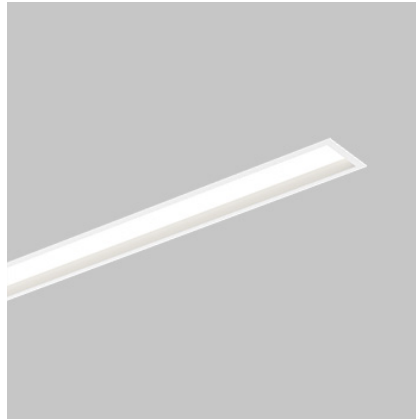

iSoft Wash R 56 | 14W

Product Reference

Environment Indoor

Installation Ceiling Recess

Construction & Materials

Housing Extruded Aluminium

Primary Lens -

Primary Reflector -

Secondary Reflector -

Body Finish White,Black,Custom

Diffuser Opal PC

Antiglare Baffle -

Thermal Management

Heat Sink Material Extruded Aluminium

Cooling Technique Passive Cooling

Optical System

Beam Direction Fixed Asymmetric

Tilt No

Swivel No

Electrical System

Driven with Constant Current Driver

Input Voltage/Hz 220V- 240V/50-60Hz

Control Gear Included

Mounting Remote

LED Power Watts 11.7W

System Power Watts 13.4W

Operating Voltage Vin 220-240 Vac

Power Factor p.f. > 0.95

48mm
573mm 55mm
∅564mm x 48mm

LED Technology

Binning 3 Step MacAdam

LED Life Time @ L70/B10 >50000 hours

Colour Rendering (CRI) CRI80,CRI90

Led Type SMD mid power

LED Fitted Samsung Mid power LED array 34-36Vdc/350mA

Controls

Standard Switchable On/Off

Optional DDIM,BTTM,CASAMBI,Non Dimmable

Ordering Details

Code Example:	Name	Watt	CCT	CRI	Angle	Finish	Control
	iSoft Wash R 56	14W	WW27K	CRI80		SWH	On/Off

Select one from each column with highlighted values to create the ordering code

NAME	WATT	LUMEN	EFFICACY	CCT	CRI	ANGLE	FINISH	CONTROL	
iSoft Wash R 56	14W	992	74	2700K	WW27K	CRI80	White	Non Dimmable	On/Off
		1018	76	3000K	WW30K	CRI90	Black	Dali Dimmable	DDIM
		1072	80	4000K	NW40K		Custom	Bluetooth Dimmable	BTTM
		1099	82	5700K	CW57K			Casambi	CBTM
iSoft Wash R 56	14W			WW27K	CRI80		SWH	On/Off