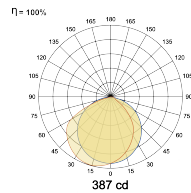

LED Power Watts 11.7W

System Power Watts 13.4W

Operating Voltage Vin 220-240 Vac

Power Factor p.f. > 0.95

48mm
 573mm 55mm
 ∅564mm x 48mm

Light Distribution

LED Technology

Binning 3 Step MacAdam