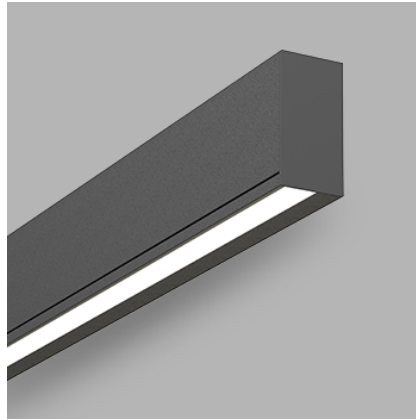

iSoft Wash S 224 | 80W

Product Reference

Environment Indoor

Installation Ceiling Surface

Construction & Materials

Housing Extruded Aluminium

Primary Lens -

Primary Reflector -

Secondary Reflector -

Body Finish White,Black,Custom

Diffuser Opal PC

Antiglare Baffle -

Thermal Management

Heat Sink Material Extruded Aluminium

Cooling Technique Passive Cooling

Optical System

Beam Direction Fixed Asymmetric

Tilt No

Swivel No

Electrical System

Driven with Constant Current Driver

Input Voltage/Hz 220V- 240V/50-60Hz

Control Gear Included

Mounting Integral

LED Power Watts 68.2W

System Power Watts 78.4W

Operating Voltage Vin 220-240 Vac

Power Factor p.f. > 0.95

Light Distribution

LED Technology

Binning 3 Step MacAdam

LED Life Time @ L70/B10 >50000 hours

Colour Rendering (CRI) CRI80,CRI90

Led Type SMD mid power

LED Fitted Samsung Mid power LED array 34-36Vdc/2000mA

Controls

Standard Switchable On/Off

Optional DDIM,CASAMBI,Non Dimmable

Ordering Details

Code Example:	Name	Watt	CCT	CRI	Angle	Finish	Control
	iSoft Wash S 224	80W	WW27K	CRI80		SWH	On/Off

Select one from each column with highlighted values to create the ordering code

NAME	WATT	LUMEN	EFFICACY	CCT	CRI	ANGLE	FINISH	CONTROL
iSoft Wash S 224	80W	5488	70	2700K WW27K	CRI80		White SWH	Non Dimmable On/Off
		5645	72	3000K WW30K	CRI90		Black SBL	Dali Dimmable DDIM
		5958	76	4000K NW40K			Custom CSM	Casambi CBTM
		6115	78	5700K CW57K				
iSoft Wash S 224	80W			WW27K	CRI80		SWH	On/Off