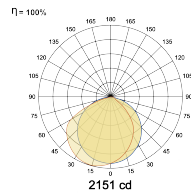

Light Distribution

LED Technology

Binning 3 Step MacAdam

LED Life Time @ L70/B10 >50000 hours

Colour Rendering (CRI) CRI80,CRI90

Led Type SMD mid power

LED Fitted Samsung Mid power LED array 34-36Vdc/2000mA

Controls

Standard Switchable On/Off

Optional DDIM,CASAMBI,Non Dimmable

Ordering Details

Code Example:	Name	Watt	CCT	CRI	Angle	Finish	Control
	iSoft Wash S 224	80W	WW27K	CRI80		SWH	On/Off

Select one from each column with highlighted values to create the ordering code

NAME	WATT	LUMEN	EFFICACY	CCT	CRI	ANGLE	FINISH	CONTROL
iSoft Wash S 224	80W	5488	70	2700K WW27K	CRI80		White SWH	Non Dimmable On/Off
		5645	72	3000K WW30K	CRI90		Black SBL	Dali Dimmable DDIM
		5958	76	4000K NW40K			Custom CSM	Casambi CBTM
		6115	78	5700K CW57K				
iSoft Wash S 224	80W			WW27K	CRI80		SWH	On/Off