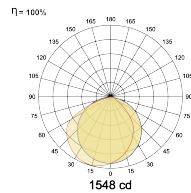

LED Power Watts 46.6W

System Power Watts 53.6W

Operating Voltage Vin 220-240 Vac

Power Factor p.f. > 0.95

Light Distribution

LED Technology

Binning 3 Step MacAdam

LED Life Time @ L70/B10 >50000 hours

Colour Rendering (CRI) CRI80,CRI90

Led Type SMD mid power

LED Fitted Samsung Mid power LED array 34-36Vdc/1400mA

Controls

Standard Switchable On/Off

Optional DDIM,CASAMBI,Non Dimmable

Ordering Details

| Code Example: | Name | Watt | CCT | CRI | Angle | Finish | Control |
|---------------|-------------------------|------------|--------------|--------------|-------|------------|---------------|
| | iSoft Wash S 224 | 56W | WW27K | CRI80 | | SWH | On/Off |