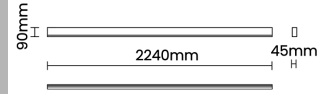

iSoft Wash S 224 | 56W

Product Reference

Environment Indoor

Installation Ceiling Surface

Construction & Materials

Housing Extruded Aluminium

Primary Lens -

Primary Reflector -

Secondary Reflector -

Body Finish White,Black,Custom

Diffuser Opal PC

Antiglare Baffle -

Thermal Management

Heat Sink Material Extruded Aluminium

Cooling Technique Passive Cooling

Optical System

Beam Direction Fixed Asymmetric

Tilt No

Swivel No

Electrical System

Driven with Constant Current Driver

Input Voltage/Hz 220V- 240V/50-60Hz

Control Gear Included

Mounting Integral

LED Power Watts 46.6W

System Power Watts 53.6W

Operating Voltage Vin 220-240 Vac

Power Factor p.f. > 0.95