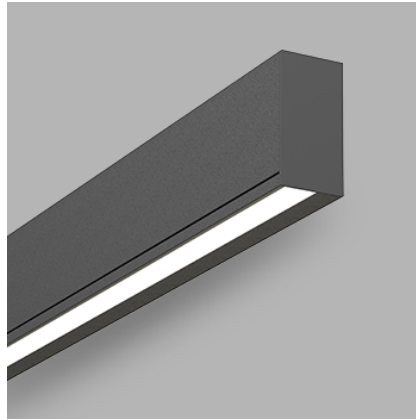

iSoft Wash S 224 | 56W

Product Reference

Environment Indoor

Installation Ceiling Surface

Construction & Materials

Housing Extruded Aluminium

Primary Lens -

Primary Reflector -

Secondary Reflector -

Body Finish White,Black,Custom

Diffuser Opal PC

Antiglare Baffle -

Thermal Management

Heat Sink Material Extruded Aluminium

Cooling Technique Passive Cooling

Optical System

Beam Direction Fixed Asymmetric

Tilt No

Swivel No

Electrical System

Driven with Constant Current Driver

Input Voltage/Hz 220V- 240V/50-60Hz

Control Gear Included

Mounting Integral

LED Power Watts 46.6W

System Power Watts 53.6W

Operating Voltage Vin 220-240 Vac

Power Factor p.f. > 0.95

Light Distribution

LED Technology

Binning 3 Step MacAdam

LED Life Time @ L70/B10 >50000 hours

Colour Rendering (CRI) CRI80,CRI90

Led Type SMD mid power

LED Fitted Samsung Mid power LED array 34-36Vdc/1400mA

Controls

Standard Switchable On/Off

Optional DDIM,CASAMBI,Non Dimmable

Ordering Details

Code Example:	Name	Watt	CCT	CRI	Angle	Finish	Control
	iSoft Wash S 224	56W	WW27K	CRI80		SWH	On/Off

Select one from each column with highlighted values to create the ordering code

NAME	WATT	LUMEN	EFFICACY	CCT	CRI	ANGLE	FINISH	CONTROL
iSoft Wash S 224	56W	3966	74	2700K WW27K	CRI80		White SWH	Non Dimmable On/Off
		4074	76	3000K WW30K	CRI90		Black SBL	Dali Dimmable DDIM
		4288	80	4000K NW40K			Custom CSM	Casambi CBTM
		4395	82	5700K CW57K				
iSoft Wash S 224	56W			WW27K	CRI80		SWH	On/Off