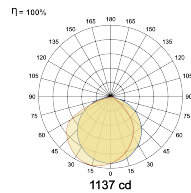

Light Distribution

LED Technology

Binning 3 Step MacAdam

LED Life Time @ L70/B10 >50000 hours

Colour Rendering (CRI) CRI80,CRI90

Led Type SMD mid power

LED Fitted Samsung Mid power LED array 34-36Vdc/1000mA

Controls

Standard Switchable On/Off

Optional DDIM,CASAMBI,Non Dimmable

Ordering Details

Code Example:	Name	Watt	CCT	CRI	Angle	Finish	Control
	iSoft Wash S 224	40W	WW27K	CRI80		SWH	On/Off

Select one from each column with highlighted values to create the ordering code

NAME	WATT	LUMEN	EFFICACY	CCT	CRI	ANGLE	FINISH	CONTROL
iSoft Wash S 224	40W	2918	76	2700K WW27K	CRI80		White SWH	Non Dimmable On/Off
		2995	78	3000K WW30K	CRI90		Black SBL	Dali Dimmable DDIM
		3149	82	4000K NW40K			Custom CSM	Casambi CBTM
		3226	84	5700K CW57K				
iSoft Wash S 224	40W			WW27K	CRI80		SWH	On/Off