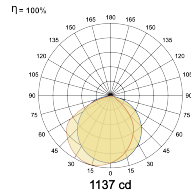

iSoft Wash S 224 | 40W

Product Reference

Environment Indoor

Installation Ceiling Surface

Construction & Materials

Housing Extruded Aluminium

Primary Lens -

Primary Reflector -

Secondary Reflector -

Body Finish White,Black,Custom

Diffuser Opal PC

Antiglare Baffle -

Thermal Management

Heat Sink Material Extruded Aluminium

Cooling Technique Passive Cooling

Optical System

Beam Direction Fixed Asymmetric

Tilt No

Swivel No

Electrical System

Driven with Constant Current Driver

Input Voltage/Hz 220V- 240V/50-60Hz

Control Gear Included

Mounting Integral

LED Power Watts 33.4W

System Power Watts 38.4W

Operating Voltage Vin 220-240 Vac

Power Factor p.f. > 0.95

LED Technology

Binning 3 Step MacAdam

LED Life Time @ L70/B10 >50000 hours

Colour Rendering (CRI) CRI80,CRI90

Led Type SMD mid power

LED Fitted Samsung Mid power LED array 34-36Vdc/1000mA

Controls

Standard Switchable On/Off

Optional DDIM,CASAMBI,Non Dimmable

Ordering Details

Code Example:	Name	Watt	CCT	CRI	Angle	Finish	Control
	iSoft Wash S 224	40W	WW27K	CRI80		SWH	On/Off

Select one from each column with highlighted values to create the ordering code

NAME	WATT	LUMEN	EFFICACY	CCT	CRI	ANGLE	FINISH	CONTROL
iSoft Wash S 224	40W	2918	76	2700K	WW27K	CRI80	White	Non Dimmable
		2995	78	3000K	WW30K	CRI90	Black	Dali Dimmable
		3149	82	4000K	NW40K		Custom	Casambi
		3226	84	5700K	CW57K		CSM	CBTM
iSoft Wash S 224	40W			WW27K	CRI80		SWH	On/Off