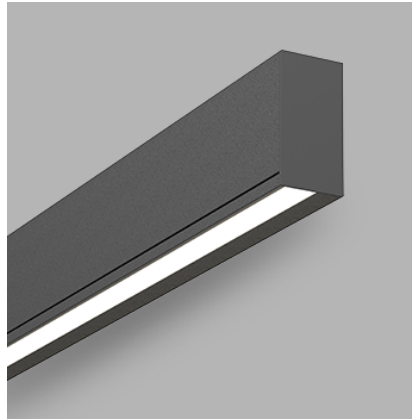

iSoft Wash S 224 | 40W

Product Reference

Environment Indoor

Installation Ceiling Surface

Construction & Materials

Housing Extruded Aluminium

Primary Lens -

Primary Reflector -

Secondary Reflector -

Body Finish White,Black,Custom

Diffuser Opal PC

Antiglare Baffle -

Thermal Management

Heat Sink Material Extruded Aluminium

Cooling Technique Passive Cooling

Optical System

Beam Direction Fixed Asymmetric

Tilt No

Swivel No

Electrical System

Driven with Constant Current Driver

Input Voltage/Hz 220V- 240V/50-60Hz

Control Gear Included

Mounting Integral

LED Power Watts 33.4W

System Power Watts 38.4W

Operating Voltage Vin 220-240 Vac

Power Factor p.f. > 0.95

Light Distribution

LED Technology

Binning 3 Step MacAdam

LED Life Time @ L70/B10 >50000 hours

Colour Rendering (CRI) CRI80,CRI90

Led Type SMD mid power

LED Fitted Samsung Mid power LED array 34-36Vdc/1000mA

Controls

Standard Switchable On/Off

Optional DDIM,CASAMBI,Non Dimmable

Ordering Details

Code Example:	Name	Watt	CCT	CRI	Angle	Finish	Control
	iSoft Wash S 224	40W	WW27K	CRI80		SWH	On/Off

Select one from each column with highlighted values to create the ordering code

NAME	WATT	LUMEN	EFFICACY	CCT	CRI	ANGLE	FINISH	CONTROL
iSoft Wash S 224	40W	2918	76	2700K WW27K	CRI80		White SWH	Non Dimmable On/Off
		2995	78	3000K WW30K	CRI90		Black SBL	Dali Dimmable DDIM
		3149	82	4000K NW40K			Custom CSM	Casambi CBTM
		3226	84	5700K CW57K				
iSoft Wash S 224	40W			WW27K	CRI80		SWH	On/Off