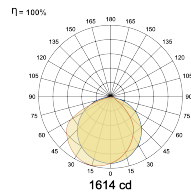

LED Power Watts 51.2W

System Power Watts 58.8W

Operating Voltage Vin 220-240 Vac

Power Factor p.f. > 0.95

Light Distribution

LED Technology

Binning 3 Step MacAdam

LED Life Time @ L70/B10 >50000 hours