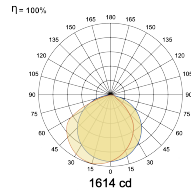

Light Distribution

LED Technology

Binning 3 Step MacAdam

LED Life Time @ L80/B10 >50000 hours

Colour Rendering (CRI) CRI80,CRI90

Led Type SMD mid power

LED Fitted Osram/Samsung Mid power LED array 34-36Vdc/1550mA

Controls

Standard Switchable On/Off

Optional DDIM,CASAMBI,Non Dimmable

Ordering Details

Code Example:	Name	Watt	CCT	CRI	Angle	Finish	Control
	iSoft Wash S 168	60W	WW27K	CRI80		SWH	On/Off

Select one from each column with highlighted values to create the ordering code

NAME	WATT	LUMEN	EFFICACY	CCT	CRI	ANGLE	FINISH	CONTROL		
iSoft Wash S 168	60W	4116	70	2700K	WW27K		White	SWH	Non Dimmable	On/Off
		4234	72	3000K	WW30K		Black	SBL	Dali Dimmable	DDIM
		4469	76	4000K	NW40K		Custom	CSM	Casambi	CBTM
		4586	78	5700K	CW57K					
iSoft Wash S 168	60W			WW27K	CRI80		SWH	On/Off