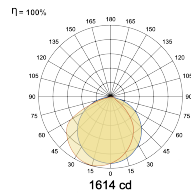

LED Power Watts 51.2W

System Power Watts 58.8W

Operating Voltage Vin 220-240 Vac

Power Factor p.f. > 0.95

Light Distribution

LED Technology

Binning 3 Step MacAdam

LED Life Time @ L70/B10 >50000 hours

Colour Rendering (CRI) CRI80,CRI90

Led Type SMD mid power

LED Fitted Samsung Mid power LED array 34-36Vdc/1550mA

Controls

Standard Switchable On/Off

Optional DDIM,CASAMBI,Non Dimmable

Ordering Details

Code Example:	Name	Watt	CCT	CRI	Angle	Finish	Control
	iSoft Wash S 168	60W	WW27K	CRI80		SWH	On/Off