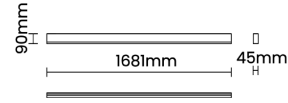

iSoft Wash S 168 | 60W

Product Reference

Environment Indoor

Installation Ceiling Surface

Construction & Materials

Housing Extruded Aluminium

Primary Lens -

Primary Reflector -

Secondary Reflector -

Body Finish White,Black,Custom

Diffuser Opal PC

Antiglare Baffle -

Thermal Management

Heat Sink Material Extruded Aluminium

Cooling Technique Passive Cooling

Optical System

Beam Direction Fixed Asymmetric

Tilt No

Swivel No

Electrical System

Driven with Constant Current Driver

Input Voltage/Hz 220V- 240V/50-60Hz

Control Gear Included

Mounting Integral

LED Power Watts 51.2W

System Power Watts 58.8W

Operating Voltage Vin 220-240 Vac

Power Factor p.f. > 0.95